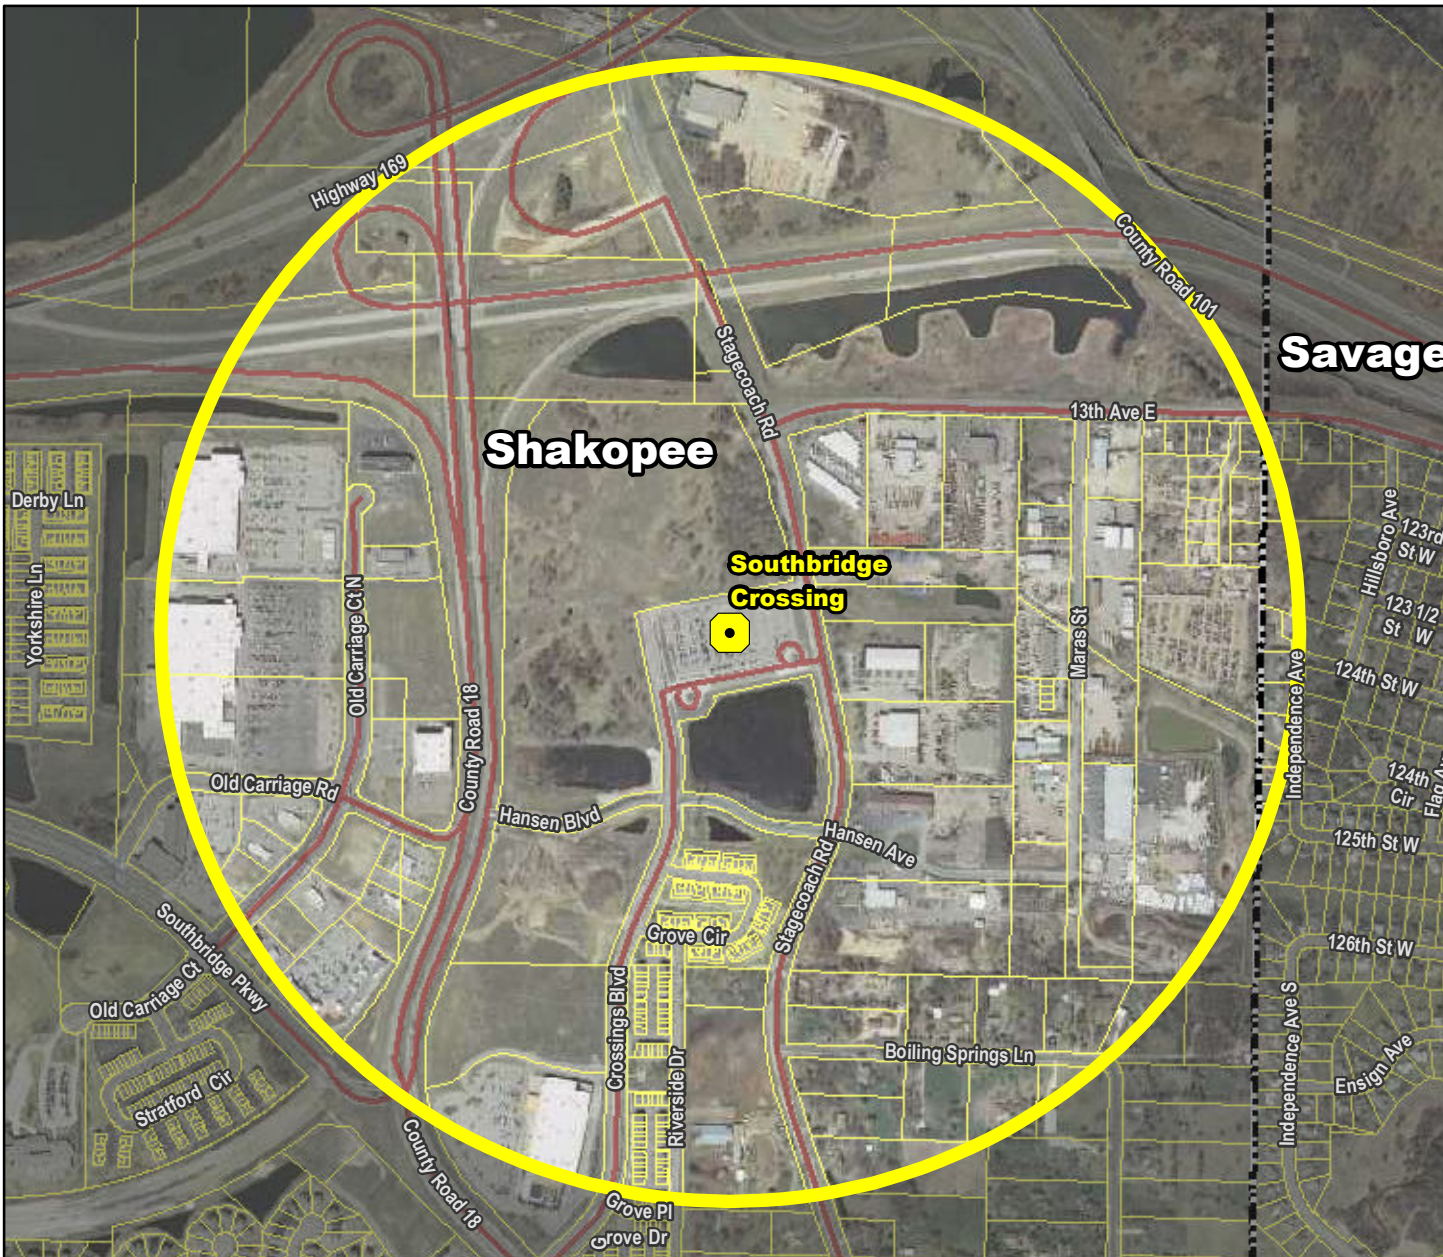

# Southbridge Crossing

High-Frequency  
Express Bus Station

**4 Transit Routes within a half mile of transit station / park and ride:**

- 490
- 491
- 496
- 498