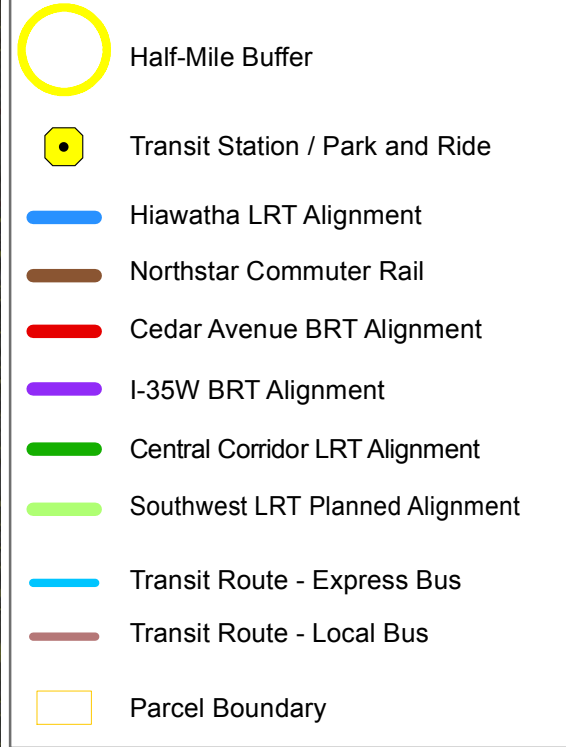

# Southbridge Crossing

High-Frequency  
Express Bus Station

**4 Transit Routes within a half mile of transit station / park and ride:**

- 490
- 491
- 496
- 498