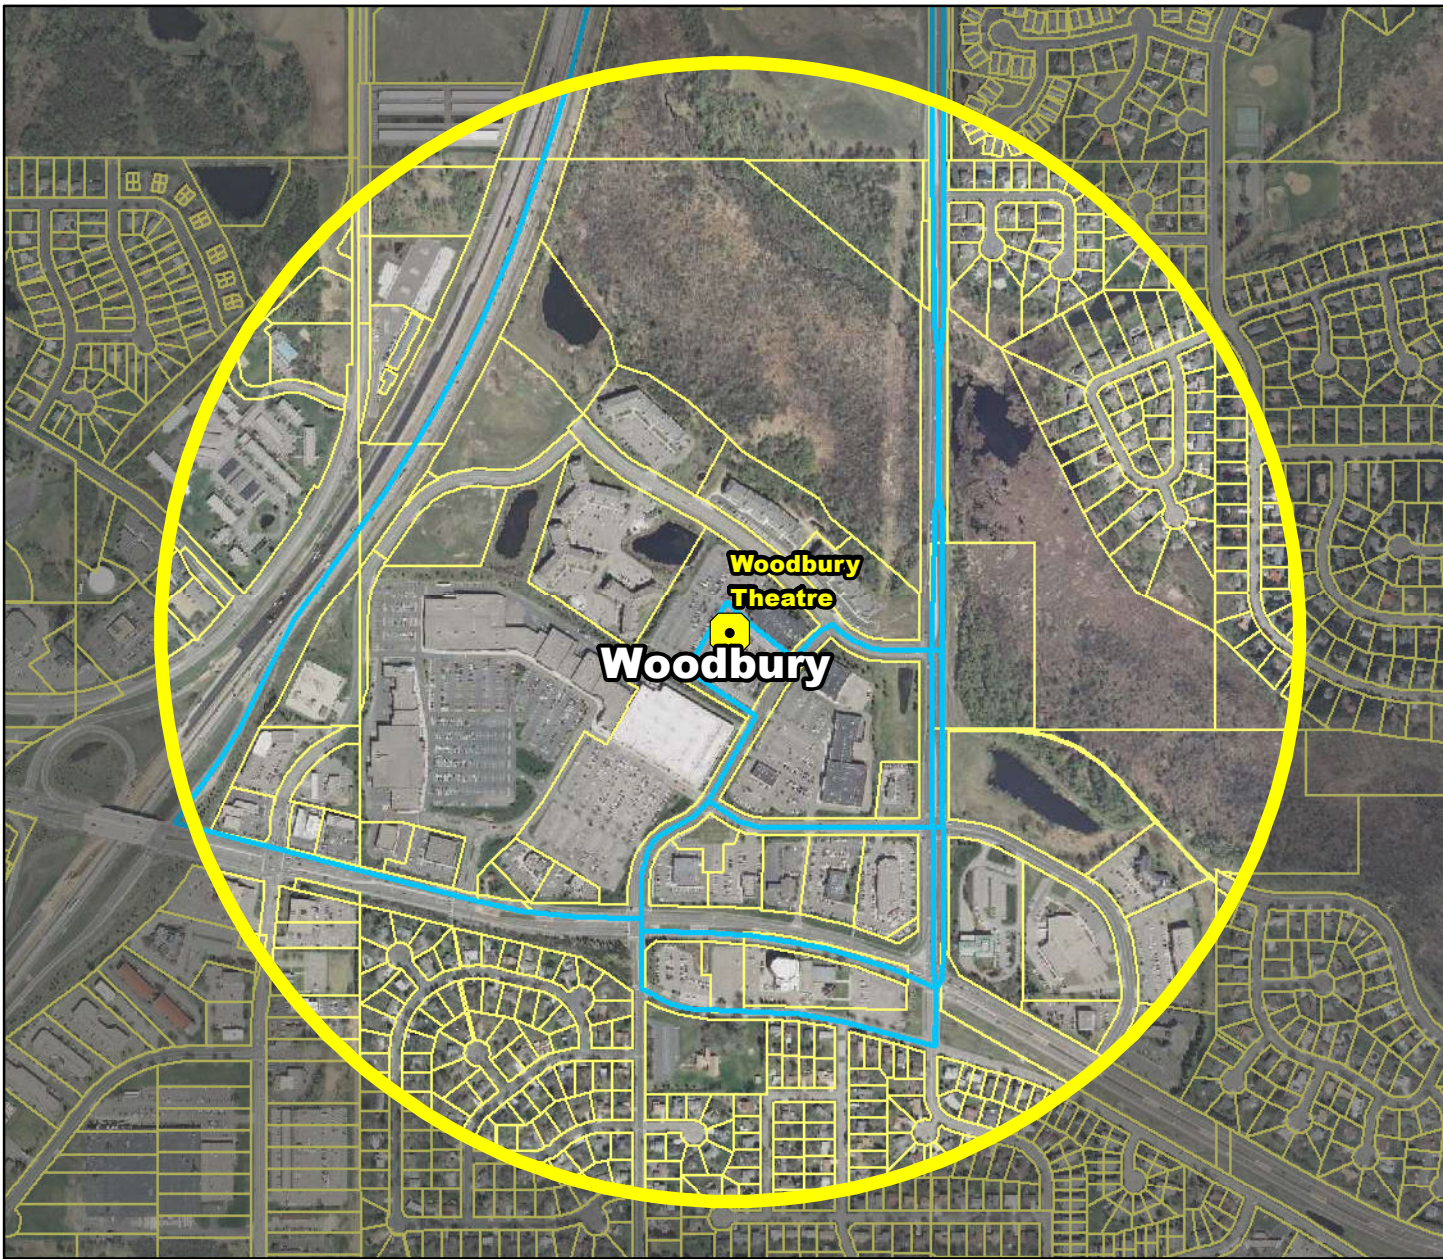

Woodbury Theatre

High-Frequency
Express Bus Station

-  Half-Mile Buffer
-  Transit Station / Park and Ride
-  Hiawatha LRT Alignment
-  Northstar Commuter Rail
-  Cedar Avenue BRT Alignment
-  I-35W BRT Alignment
-  Central Corridor LRT Alignment
-  Southwest LRT Planned Alignment
-  Transit Route - Express Bus
-  Transit Route - Local Bus
-  Parcel Boundary

3 Transit Routes within a half mile of transit station / park and ride:

- 351
- 353
- 355