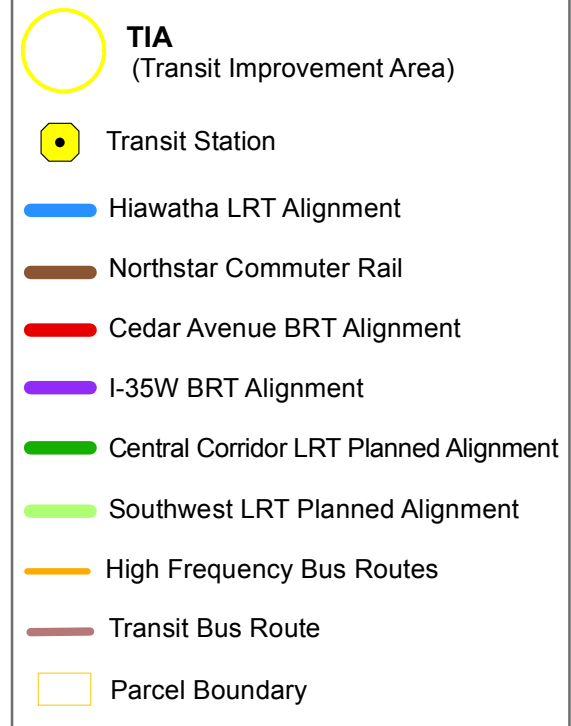

46th Street Station

Hiawatha LRT Corridor

8 Transit Routes within a half mile of station:

7	74
9	84
46	436
55	446