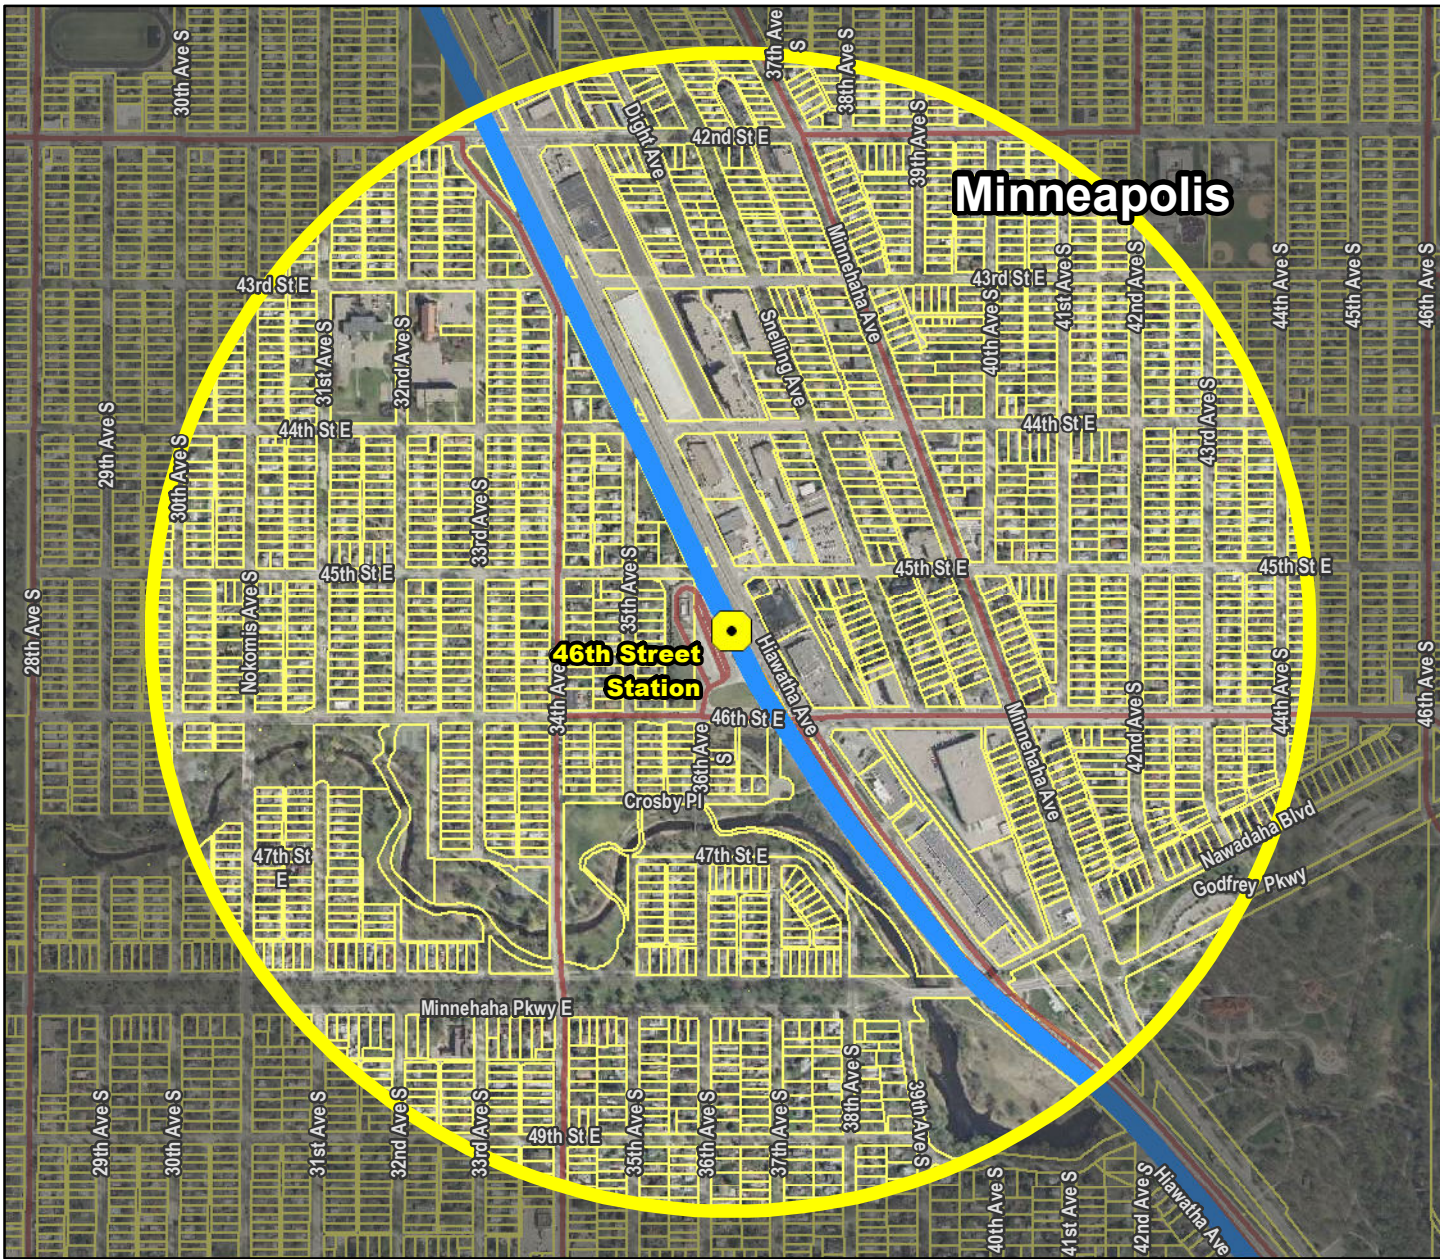

46th Street Station

Hiawatha LRT Corridor

8 Transit Routes within a half mile of station:

7	74
9	84
46	436
55	446