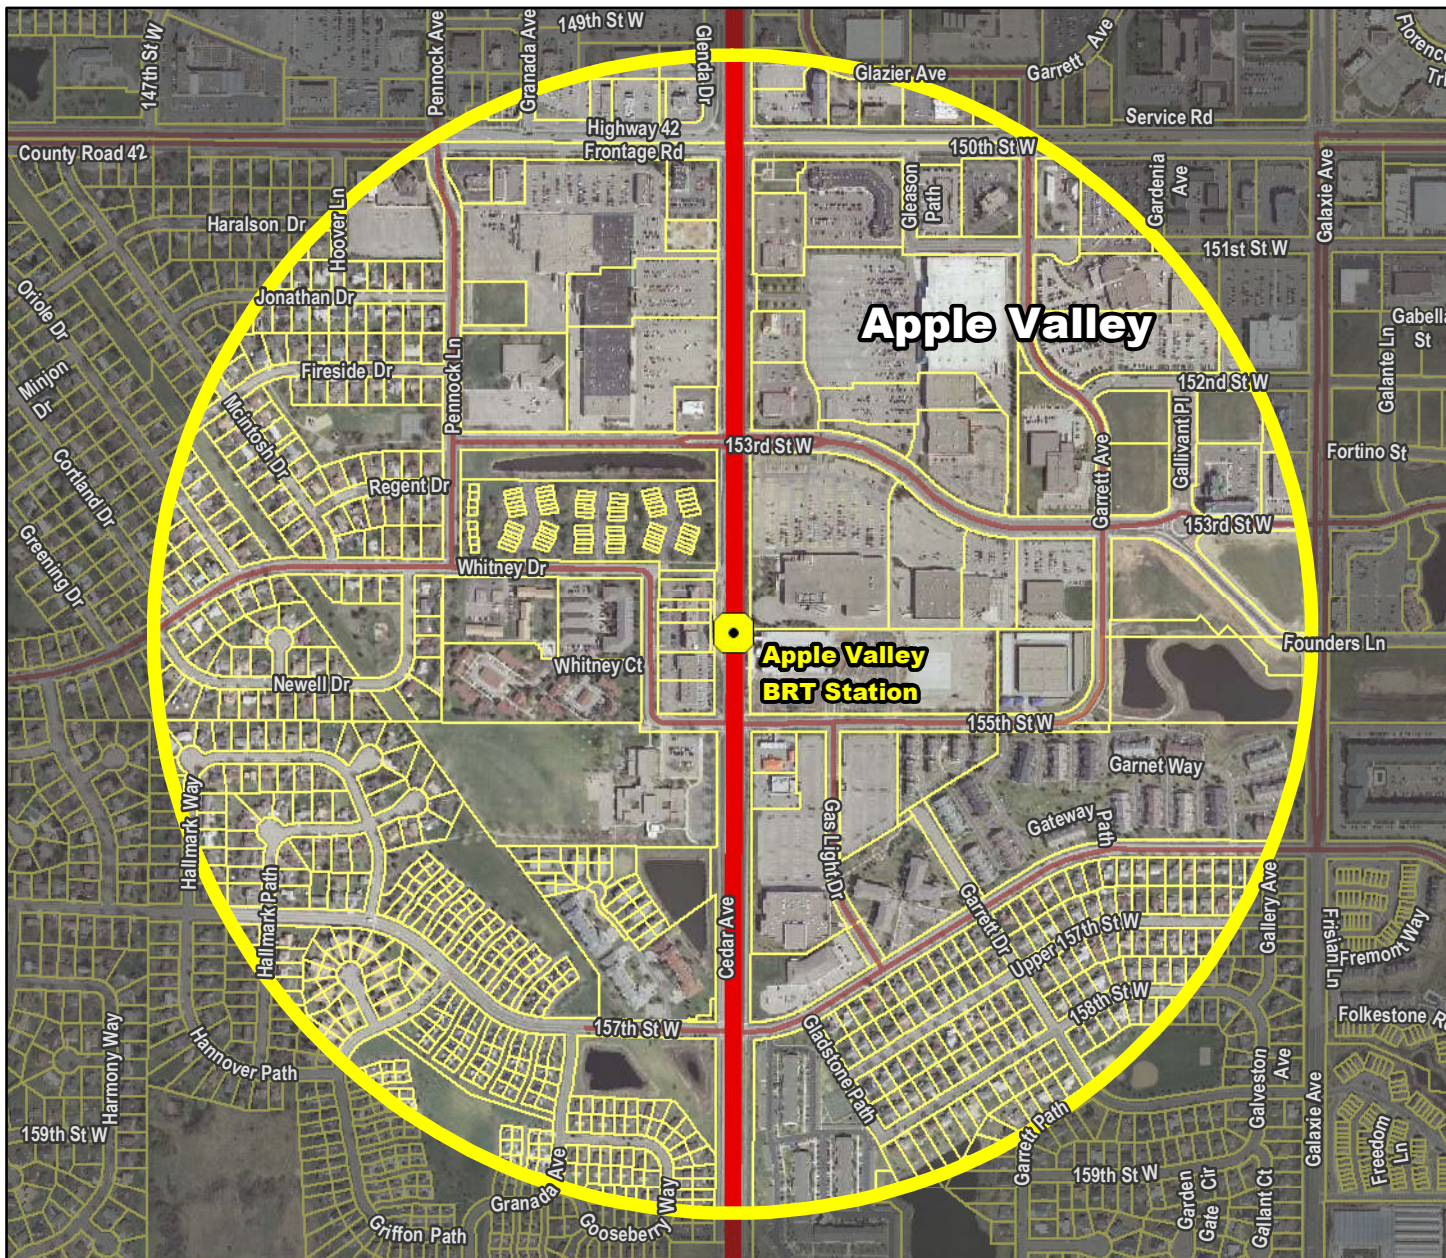

Apple Valley BRT Station

Cedar Avenue BRT Corridor

-  **TIA**
(Transit Improvement Area)
-  **Transit Station**
-  **Hiawatha LRT Alignment**
-  **Northstar Commuter Rail**
-  **Cedar Avenue BRT Alignment**
-  **I-35W BRT Alignment**
-  **Central Corridor LRT Planned Alignment**
-  **Southwest LRT Planned Alignment**
-  **High Frequency Bus Routes**
-  **Transit Bus Route**
-  **Parcel Boundary**

9 Transit Routes within a half mile of station:

420	465	480
440	476	
441	477	
442	479	