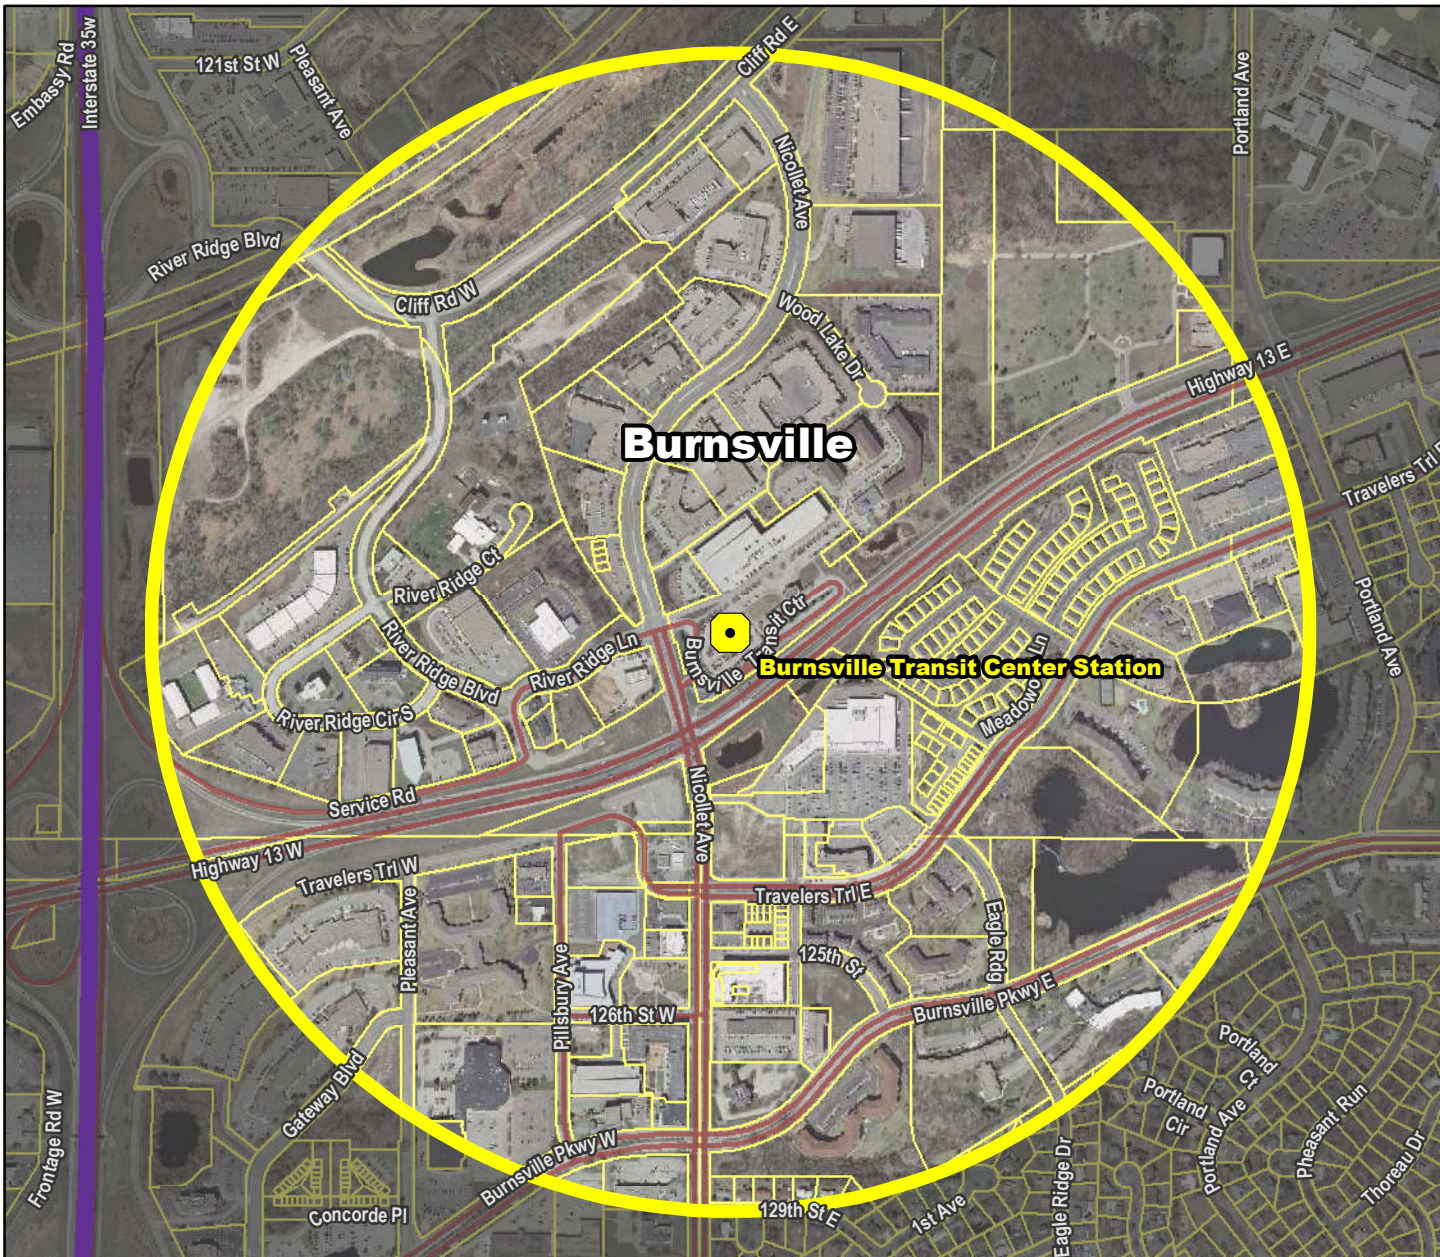

# Burnsville Transit Center Station

## I-35W BRT

### 9 Transit Routes within a half mile of station:

421	464	634
426	465	
444	480	
460	491	