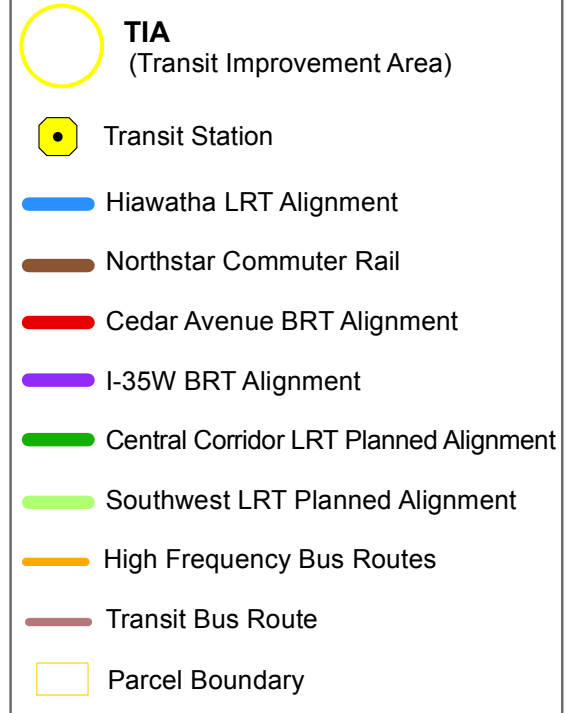

# Burnsville Transit Center Station

## I-35W BRT

### 9 Transit Routes within a half mile of station:

421	464	634
426	465	
444	480	
460	491	