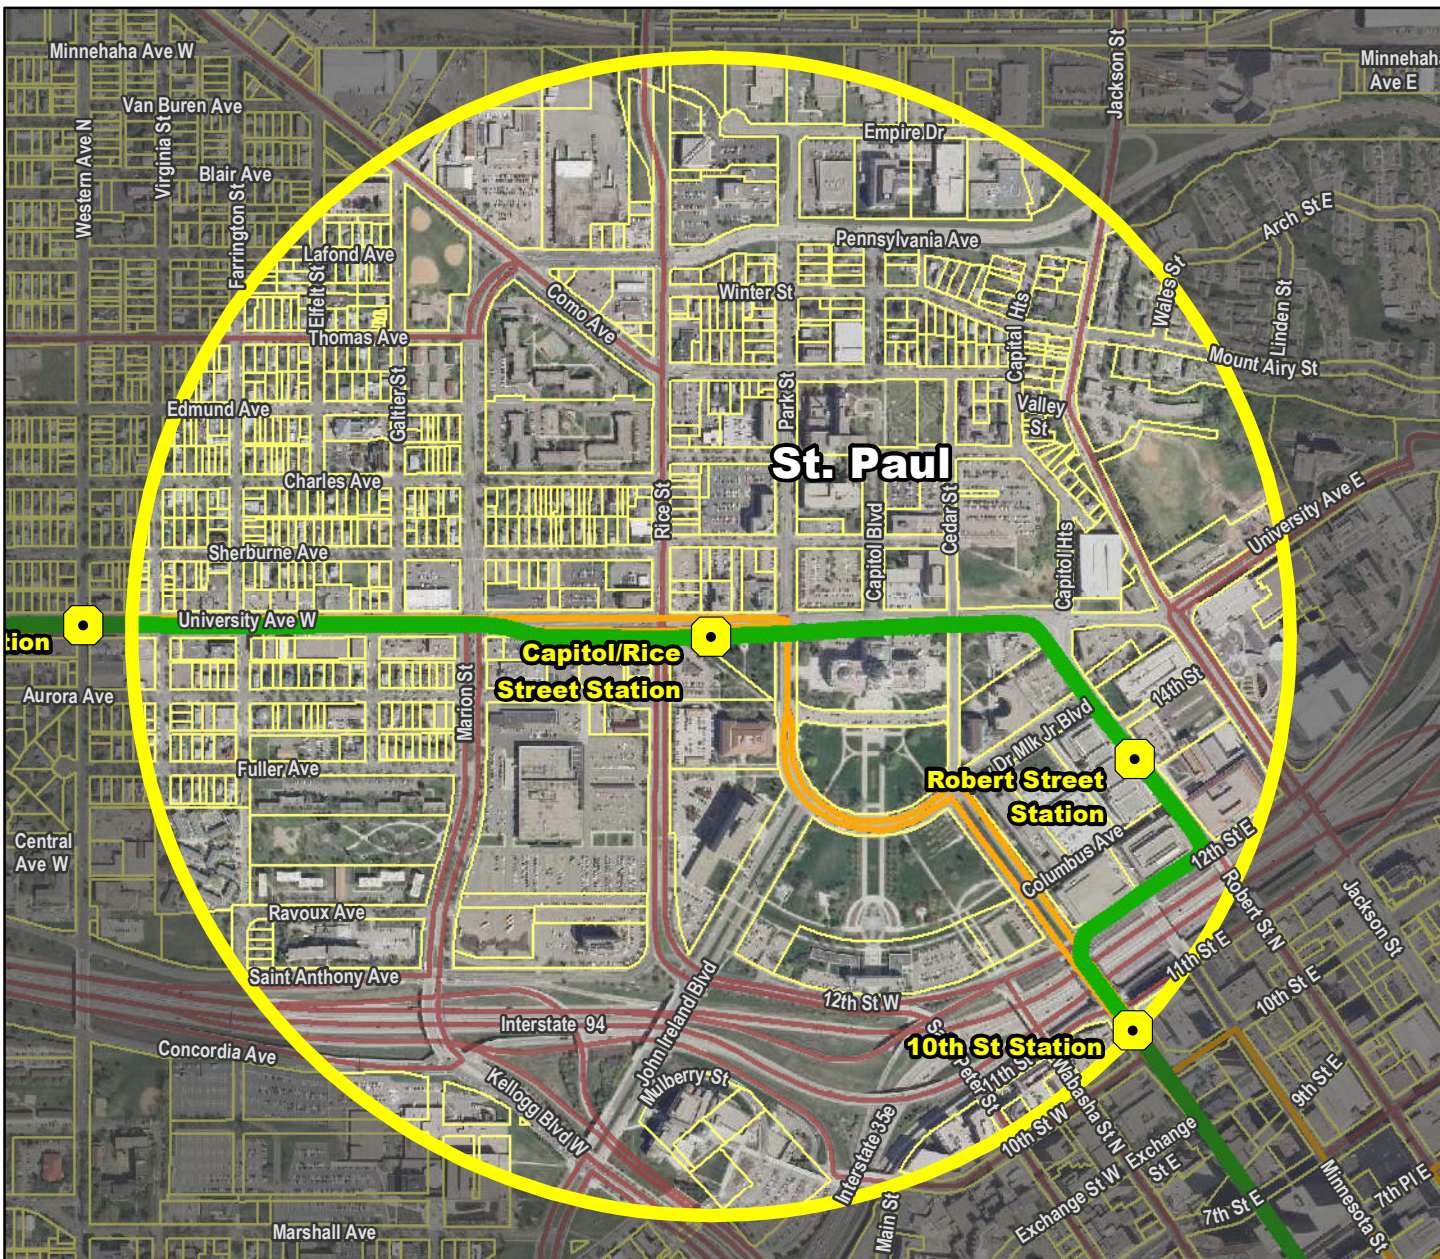

Capitol / Rice Street Station

Central LRT Corridor

-  TIA (Transit Improvement Area)
-  Transit Station
-  Hiawatha LRT Alignment
-  Northstar Commuter Rail
-  Cedar Avenue BRT Alignment
-  I-35W BRT Alignment
-  Central Corridor LRT Planned Alignment
-  Southwest LRT Planned Alignment
-  High Frequency Bus Routes
-  Transit Bus Route
-  Parcel Boundary

18 Transit Routes within a half mile of station:

| | | |
|----|-----|-----|
| 3 | 65 | 285 |
| 16 | 67 | 353 |
| 21 | 68 | 355 |
| 50 | 71 | 365 |
| 53 | 94 | 375 |
| 62 | 262 | 452 |