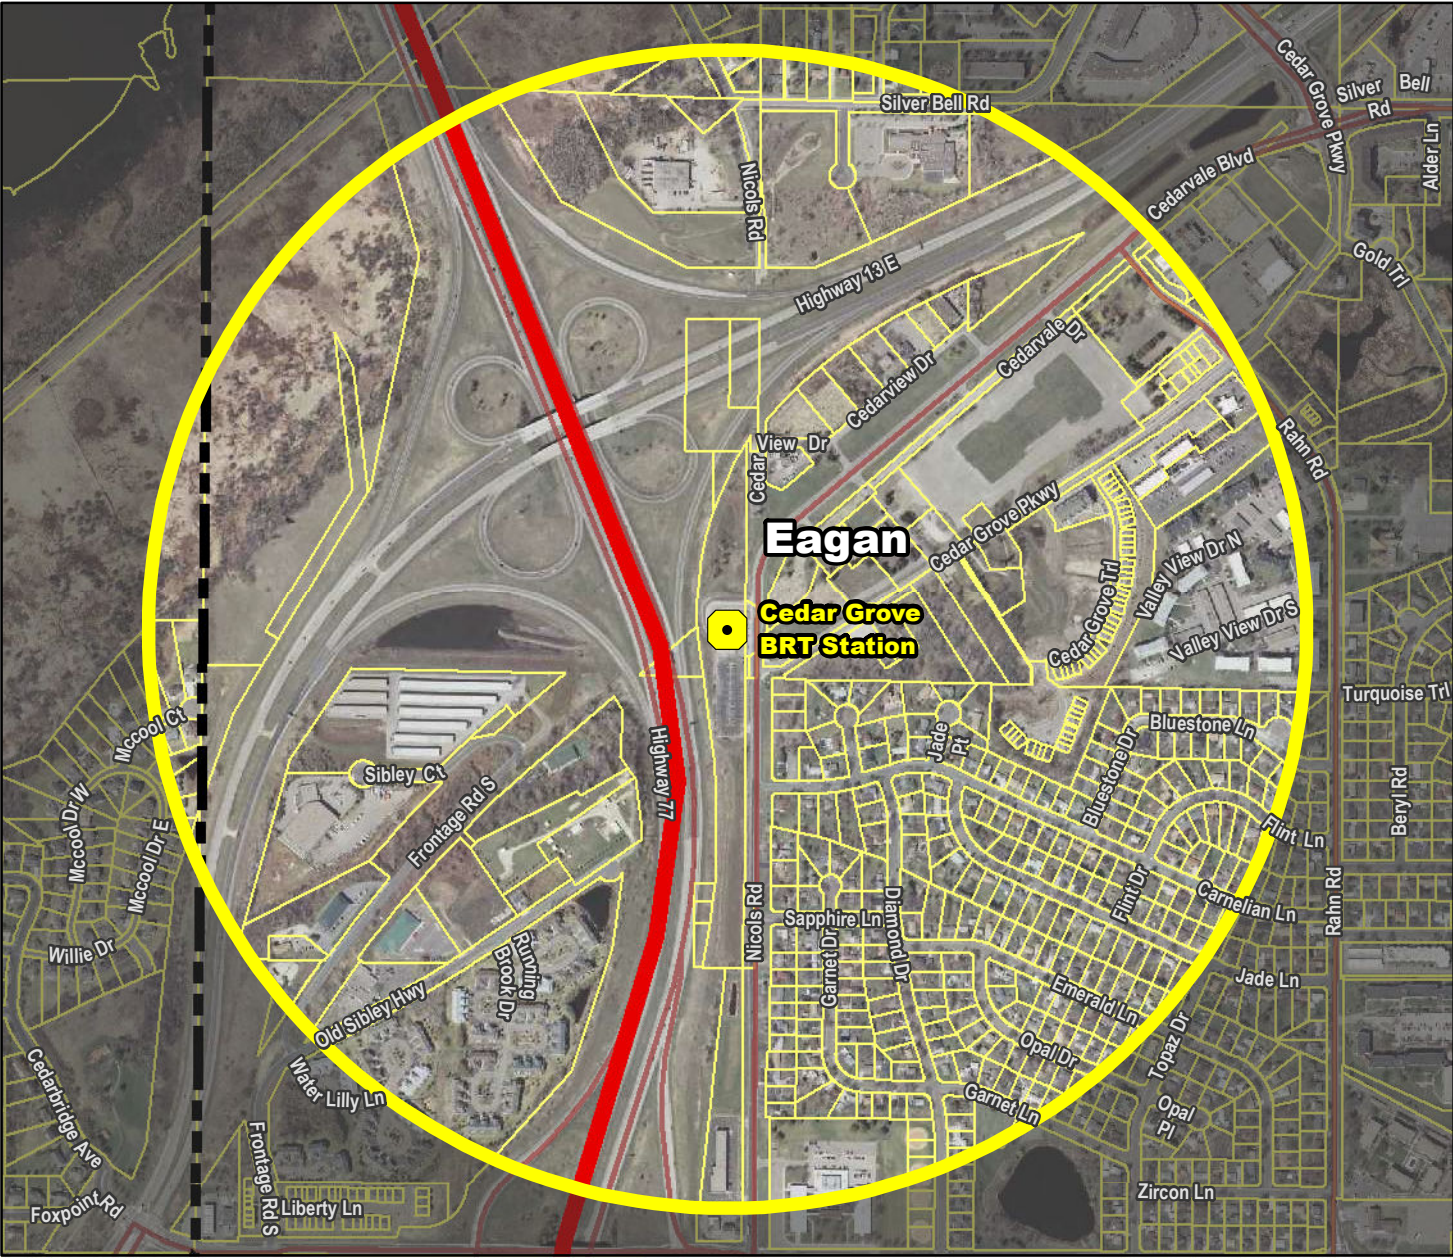

# Cedar Grove Station Cedar Avenue BRT Corridor

**16 Transit Routes within a half mile of station:**

437	442	475	479
438	444	476	484
440	445	477	491
441	472	478	492