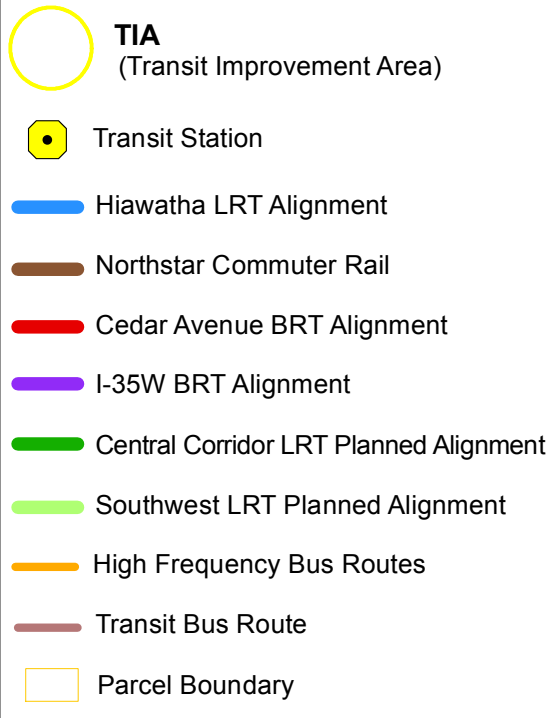

# Cedar Grove Station Cedar Avenue BRT Corridor

**16 Transit Routes within a half mile of station:**

437	442	475	479
438	444	476	484
440	445	477	491
441	472	478	492