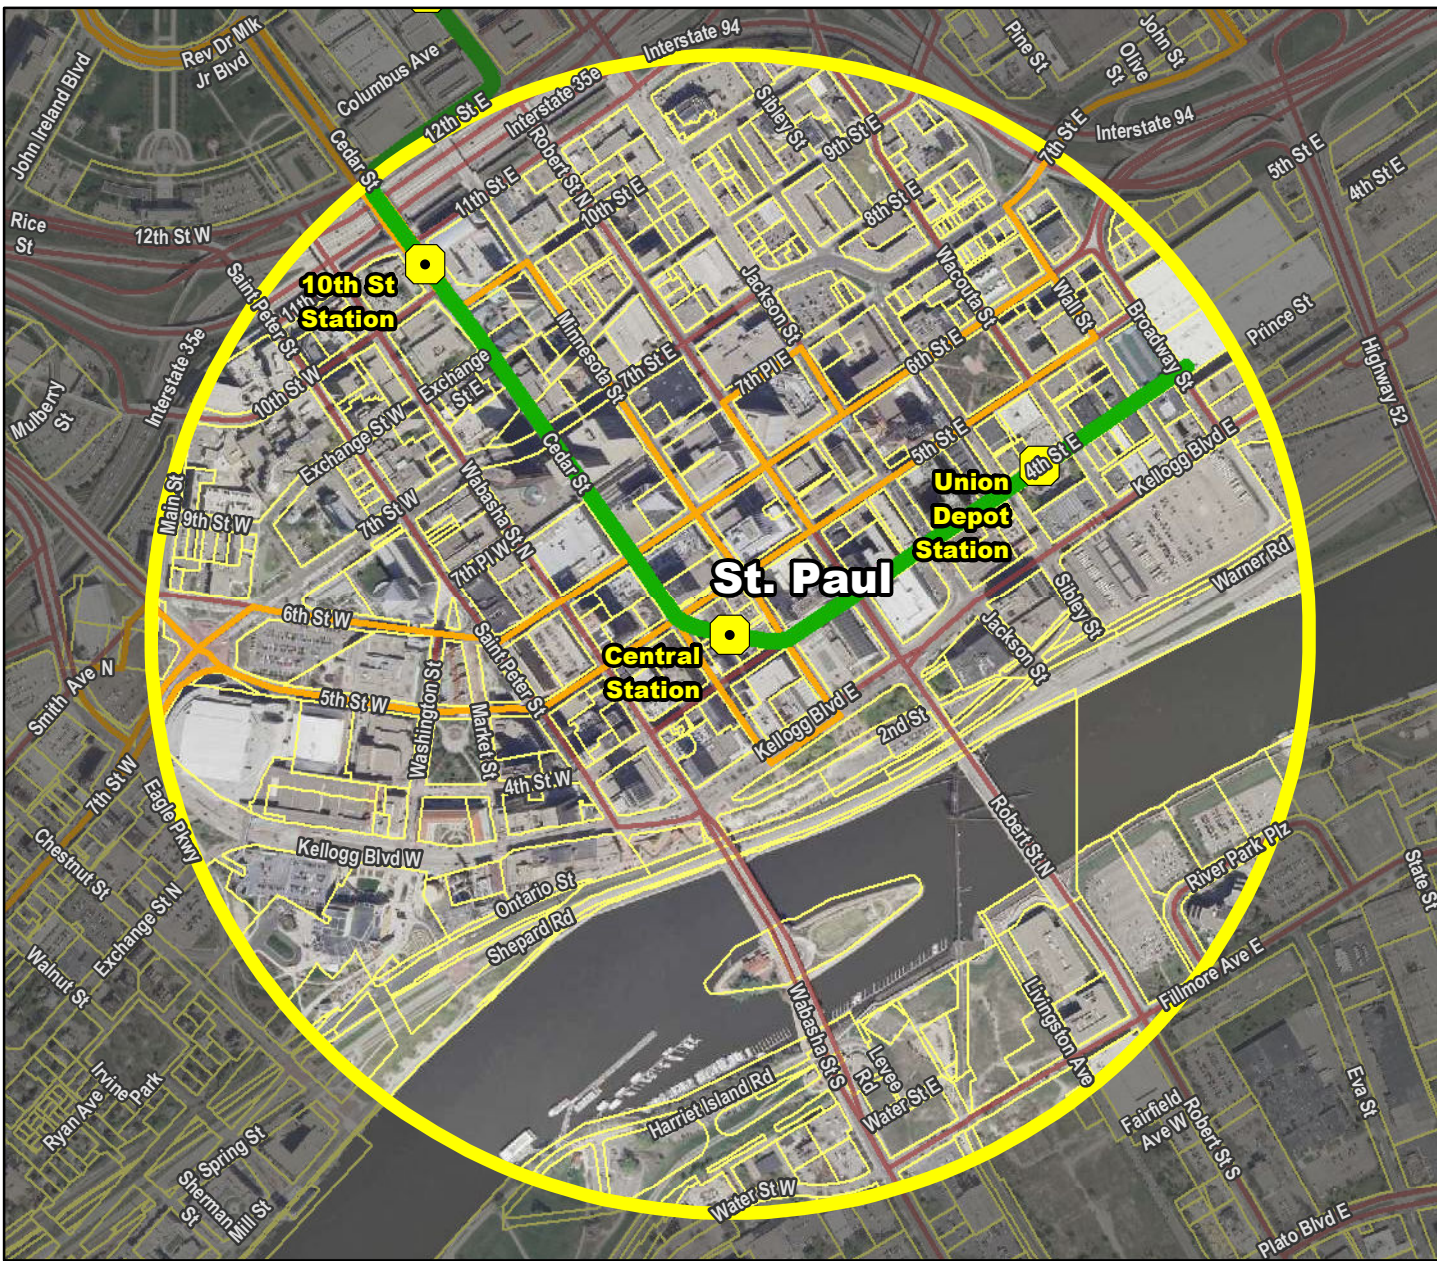

Central Station Central LRT Corridor

37 Transit Routes within a half mile of station:

3	61	68	262	351	375	860
16	62	70	265	353	417	
21	63	71	275	355	452	
50	64	74	285	361	480	
53	65	75	294	364	484	
54	67	94	350	365	489	