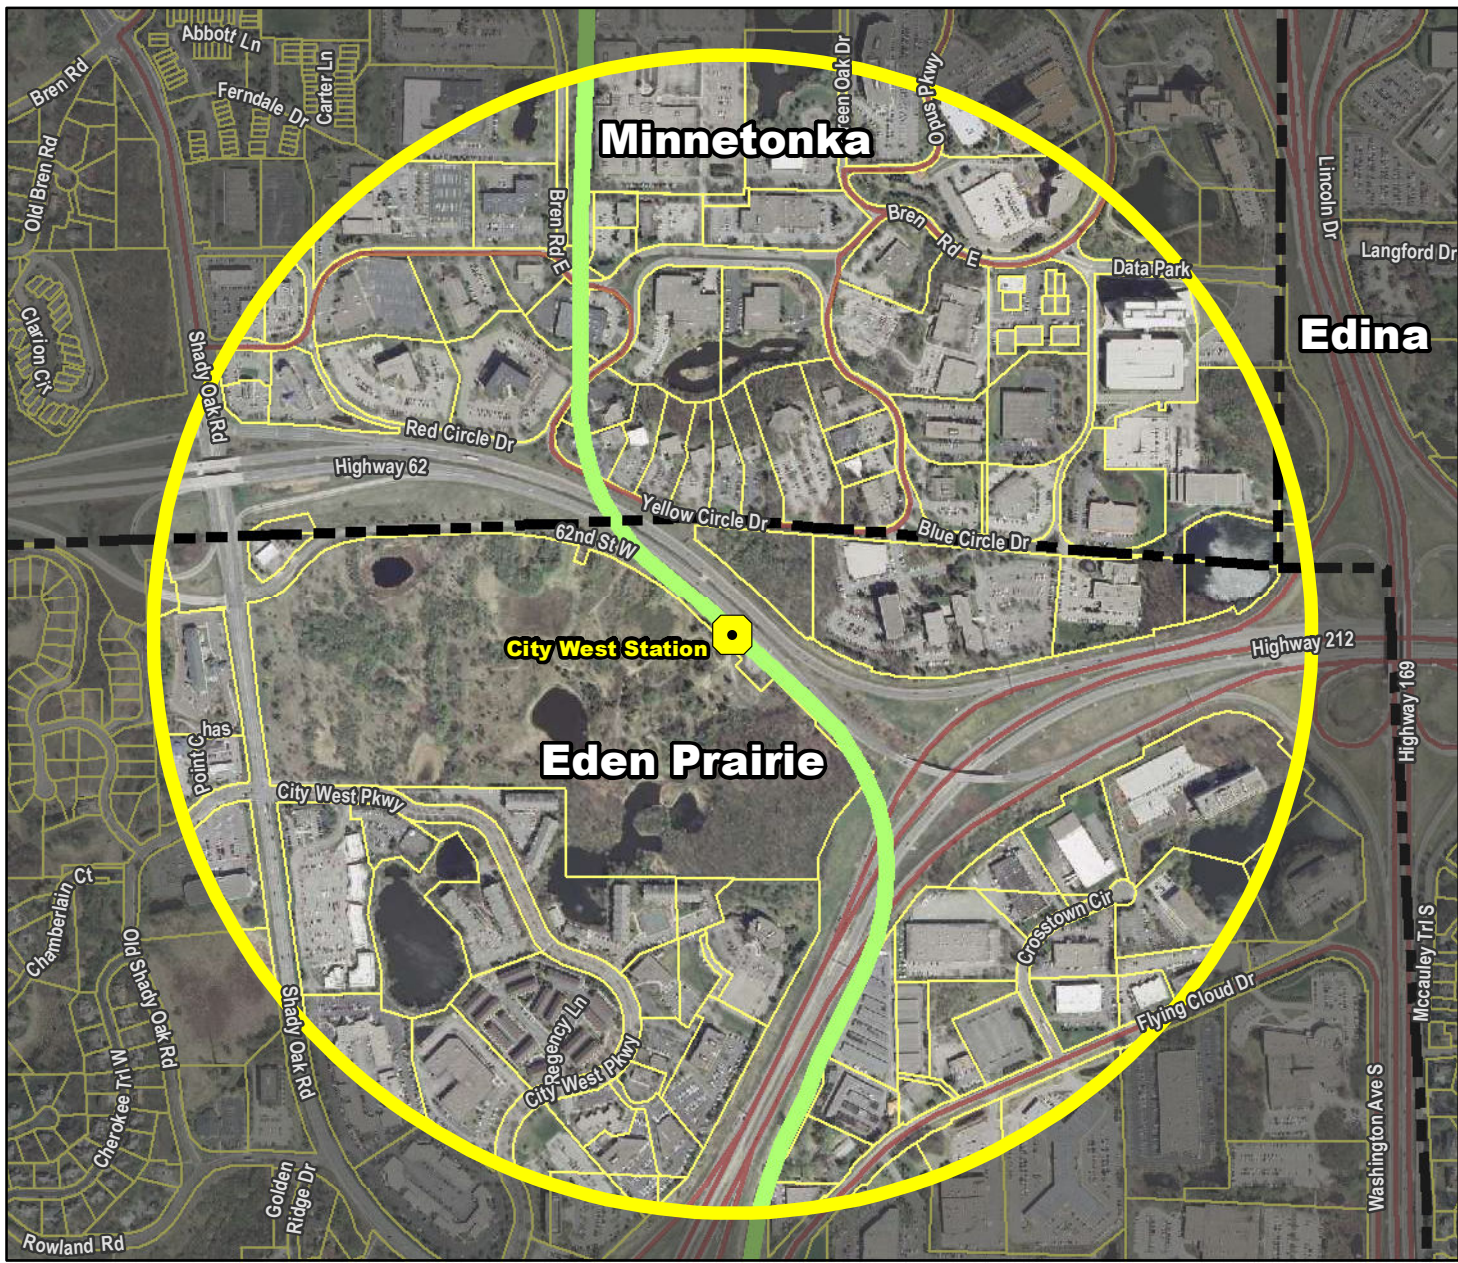

# City West Station

## Southwest LRT Corridor

- TIA (Transit Improvement Area)
- Transit Station
- Hiawatha LRT Alignment
- Northstar Commuter Rail
- Cedar Avenue BRT Alignment
- I-35W BRT Alignment
- Central Corridor LRT Planned Alignment
- Southwest LRT Planned Alignment
- High Frequency Bus Routes
- Transit Bus Route
- Parcel Boundary

**10 Transit Routes within a half mile of station:**

12	692
680	695
684	697
690	698
691	699