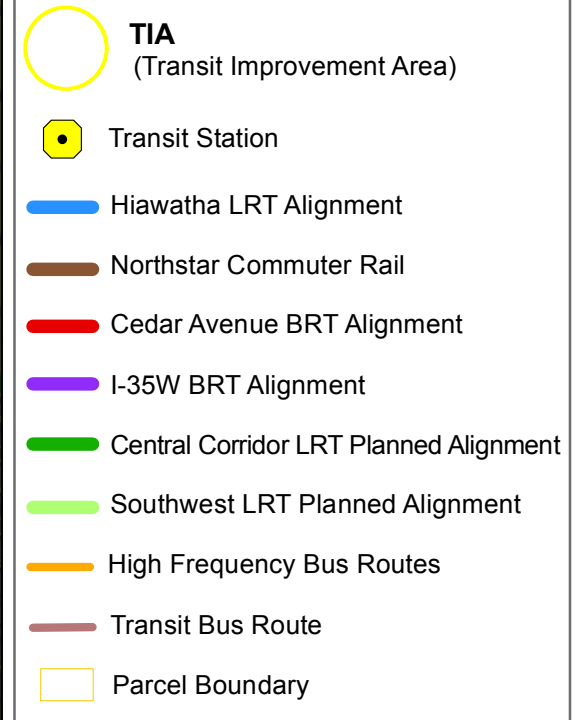

# Dale Street Station Central LRT Corridor

### 11 Transit Routes within a half mile of station:

16	67	365
50	94	375
53	353	452
65	355	