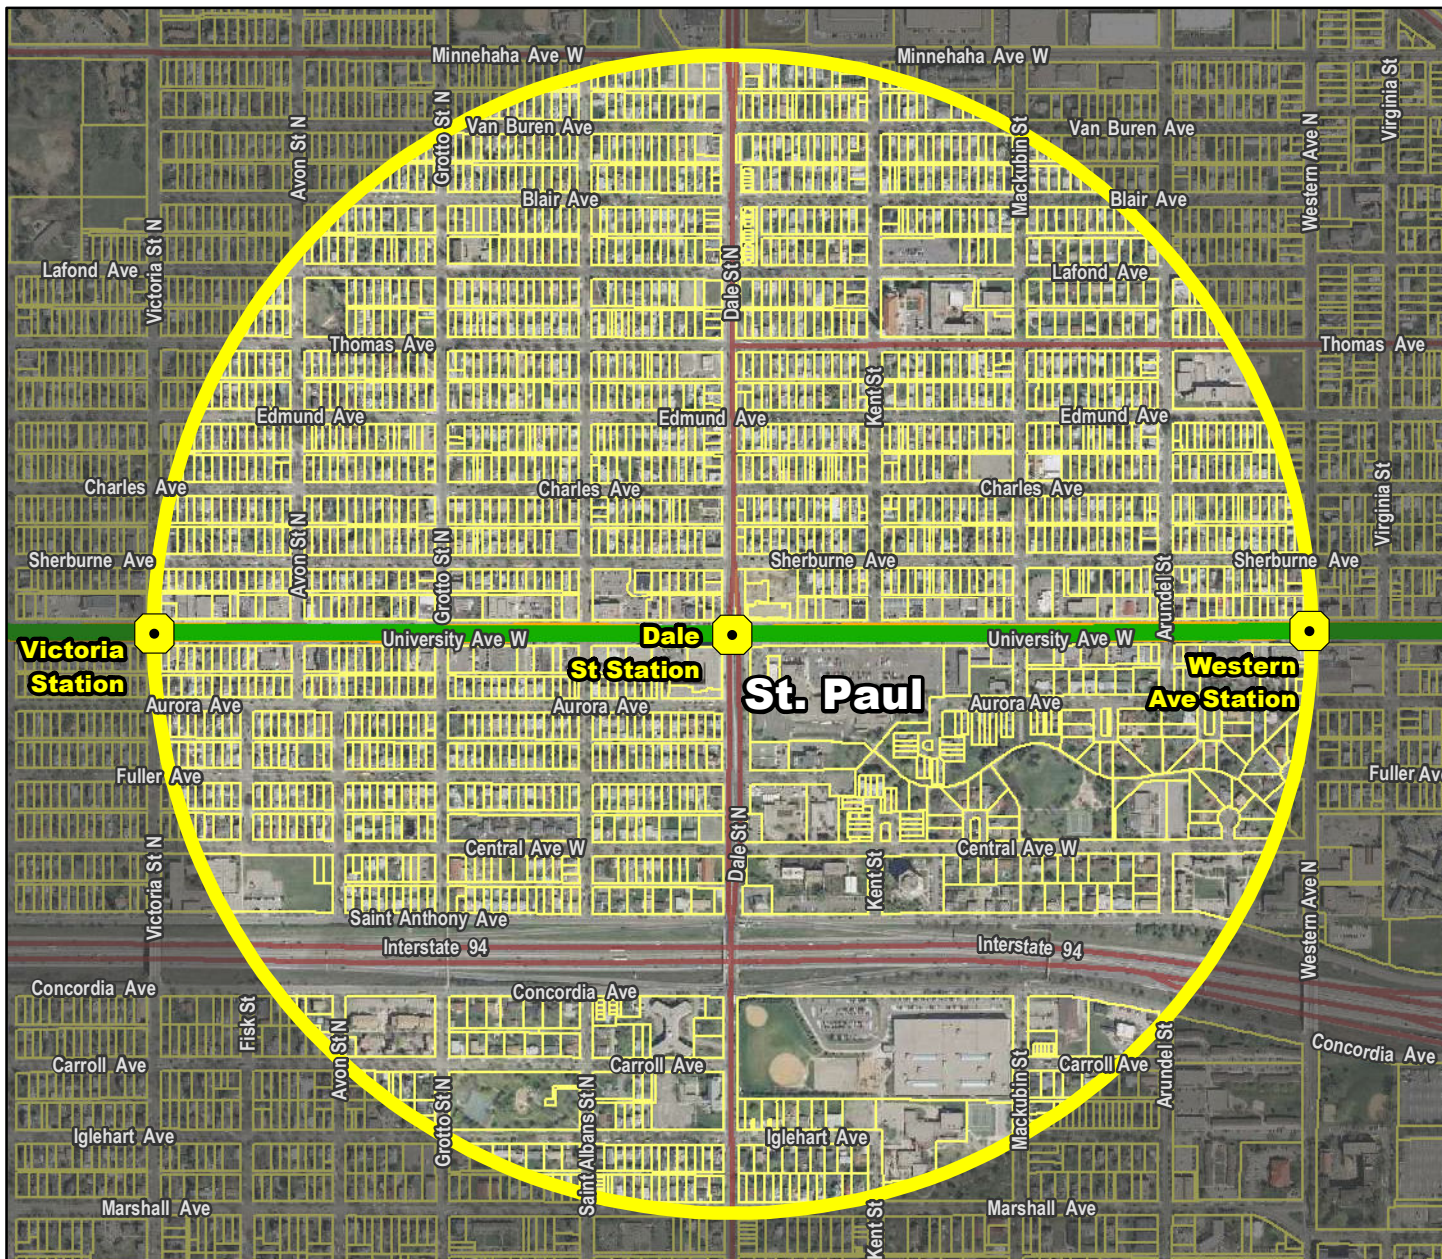

# Dale Street Station Central LRT Corridor

### 11 Transit Routes within a half mile of station:

16	67	365
50	94	375
53	353	452
65	355	