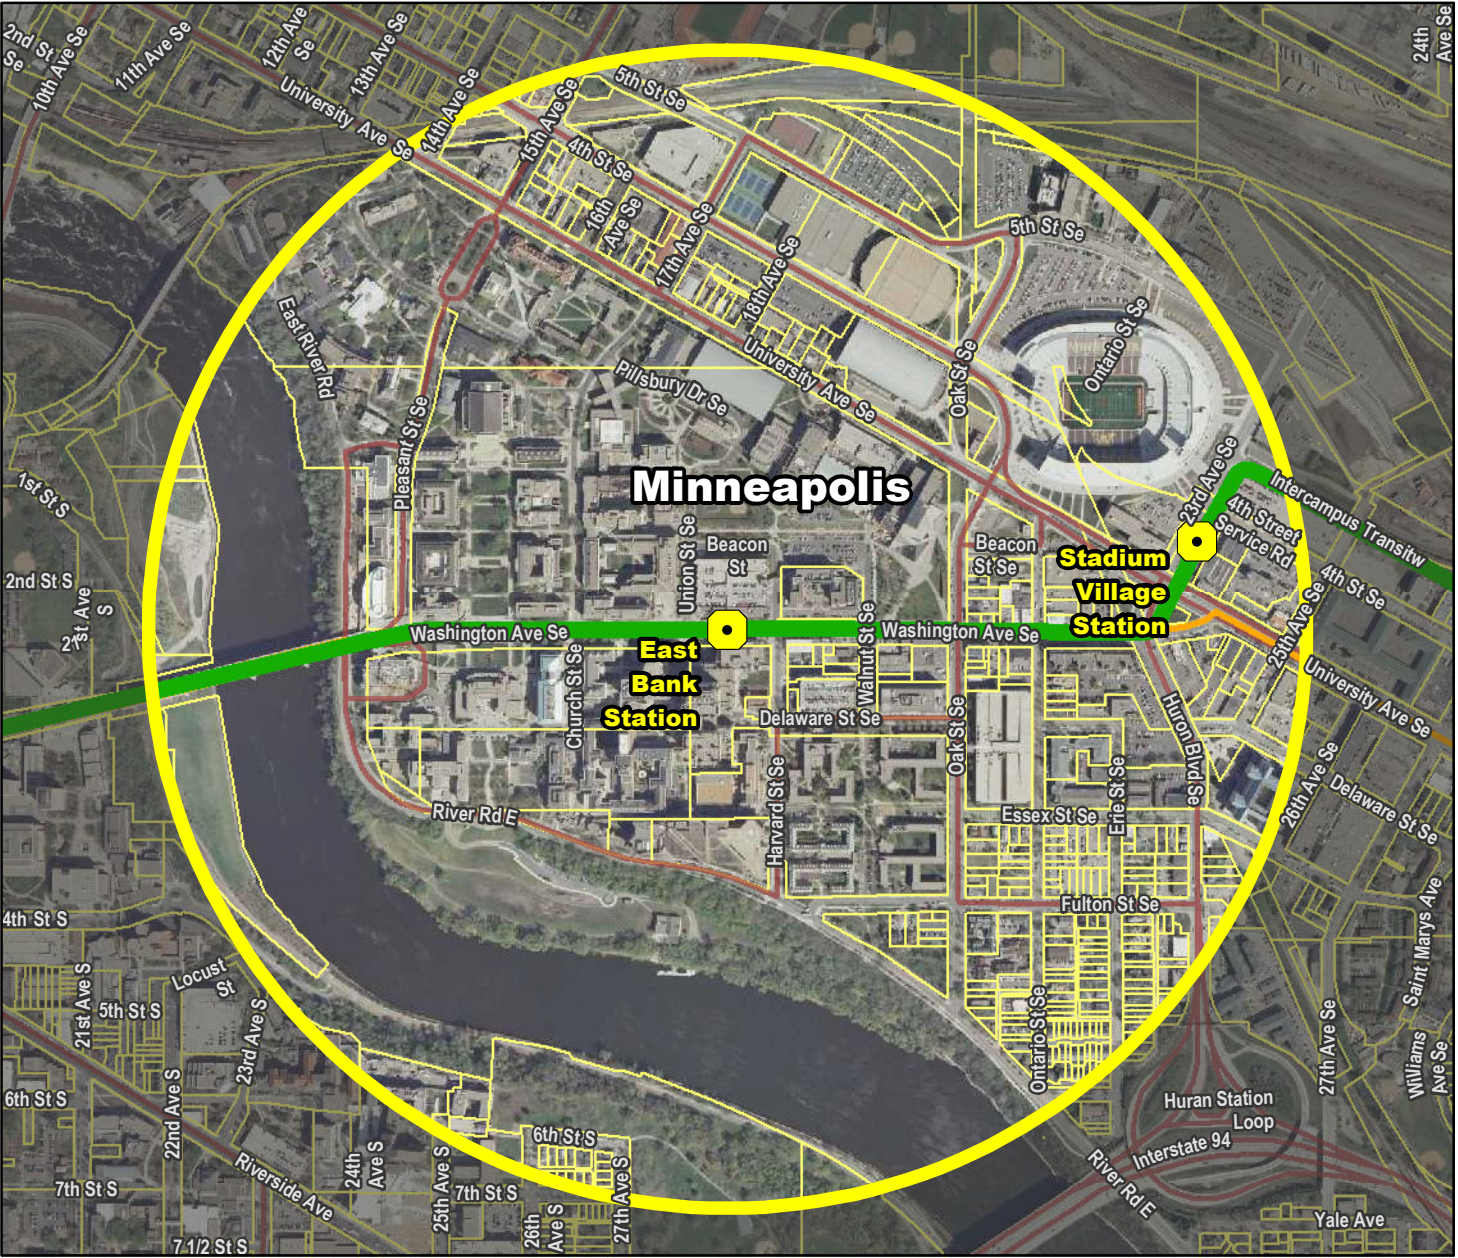

East Bank Station Central LRT Corridor

25 Transit Routes within a half mile of station:

2	111	121	272	652
3	113	122	355	692
6	114	123	465	695
16	115	144	475	698
50	118	252	579	789