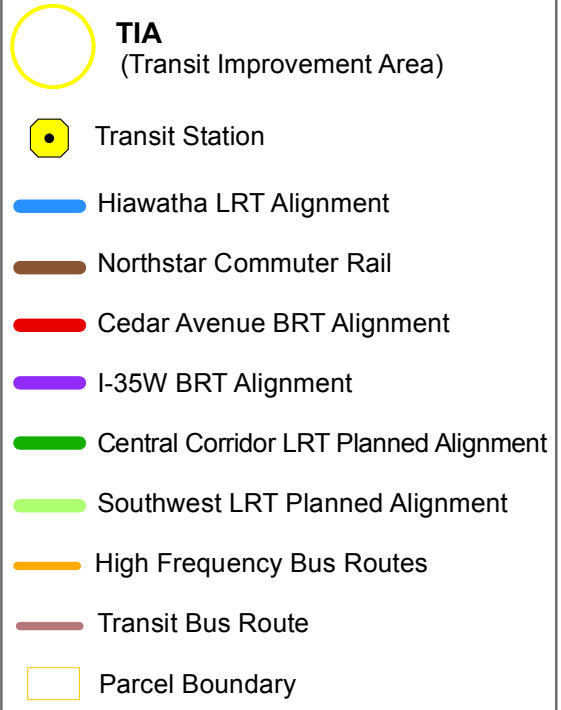

East Bank Station Central LRT Corridor

25 Transit Routes within a half mile of station:

2	111	121	272	652
3	113	122	355	692
6	114	123	465	695
16	115	144	475	698
50	118	252	579	789