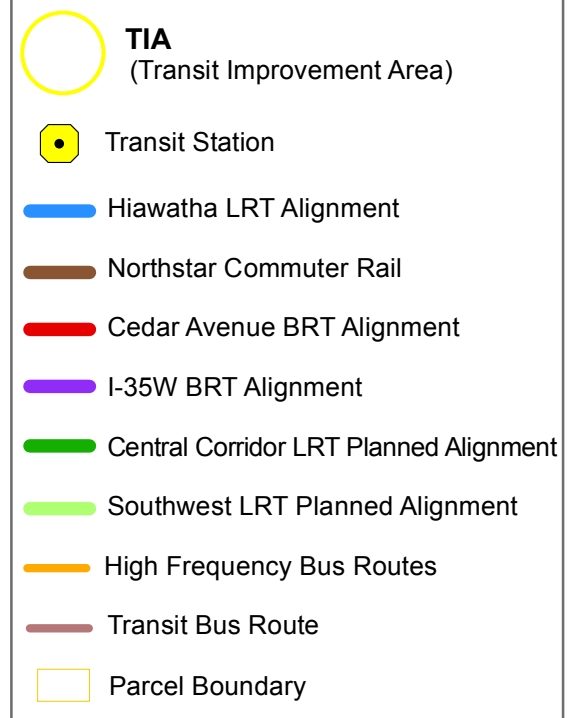

# Eden Prairie Town Center Station Southwest LRT Corridor

**10 Transit Routes within a half mile of station:**

603	692
634	695
684	697
690	698
691	699