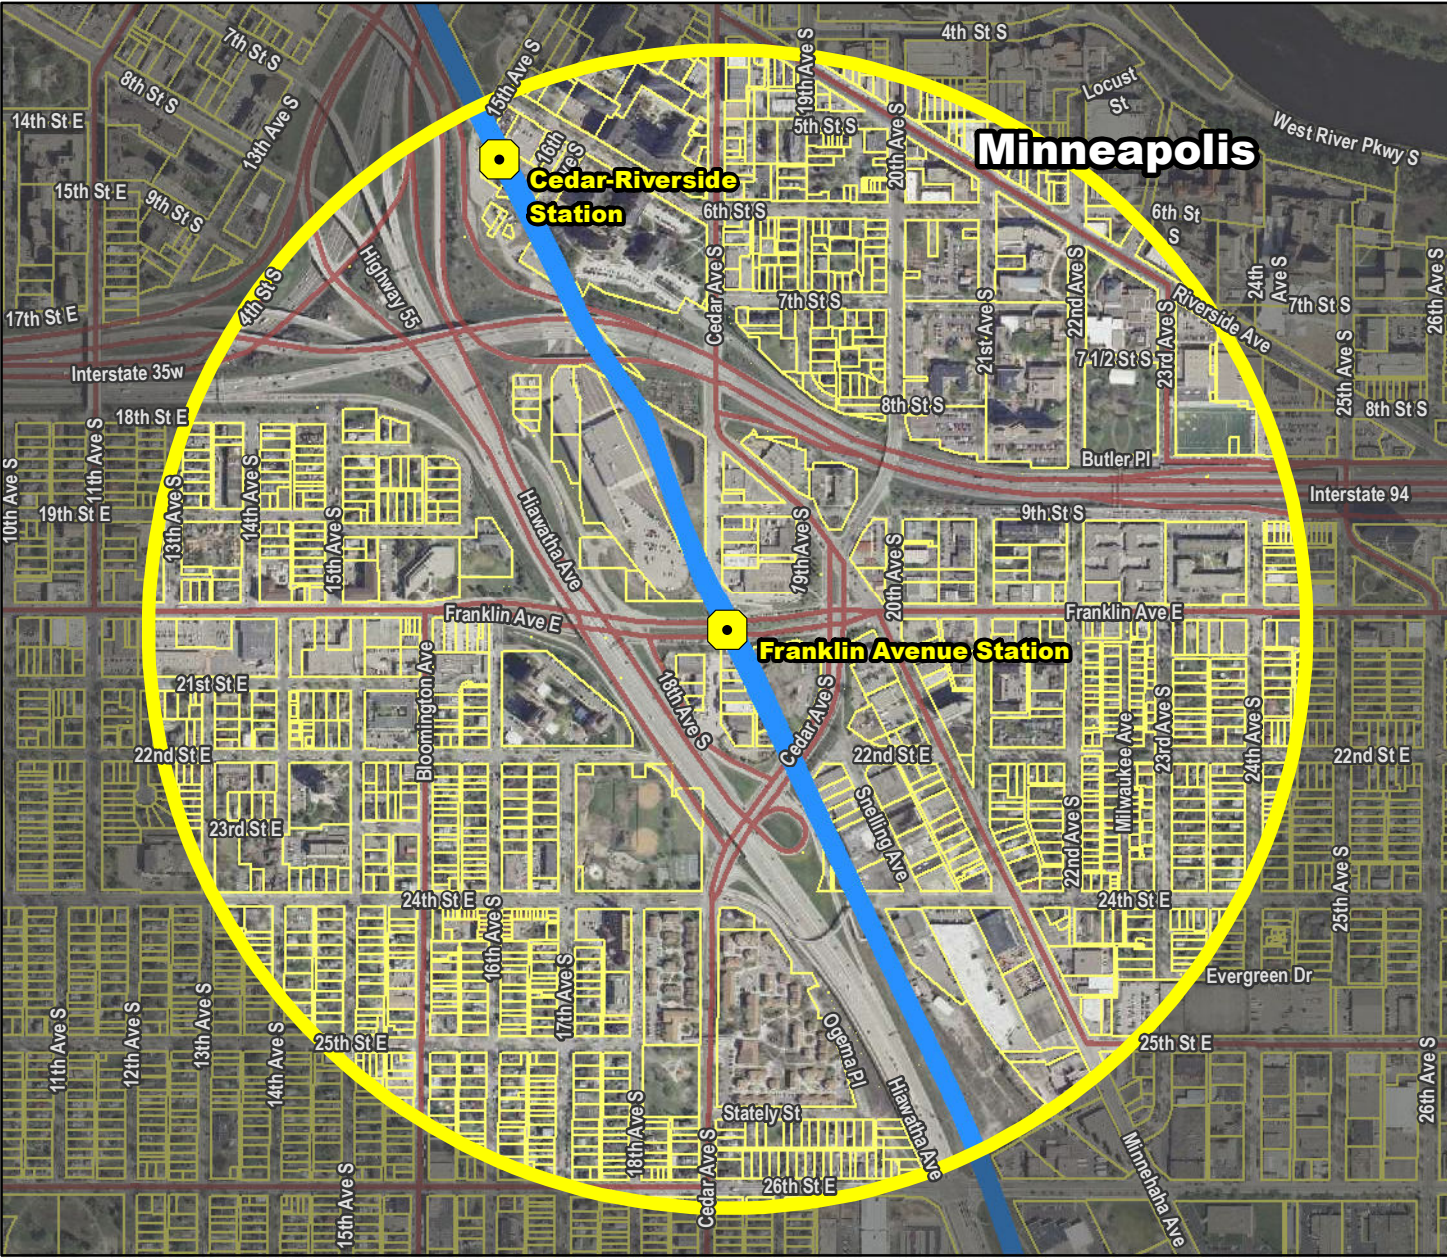

Franklin Avenue Station Hiawatha LRT Corridor

-  TIA (Transit Improvement Area)
-  Transit Station
-  Hiawatha LRT Alignment
-  Northstar Commuter Rail
-  Cedar Avenue BRT Alignment
-  I-35W BRT Alignment
-  Central Corridor LRT Planned Alignment
-  Southwest LRT Planned Alignment
-  High Frequency Bus Routes
-  Transit Bus Route
-  Parcel Boundary

25 Transit Routes within a half mile of station:

2	22	113	365	579
7	27	114	375	652
8	55	134	452	692
9	94	353	465	695
14	111	355	475	698