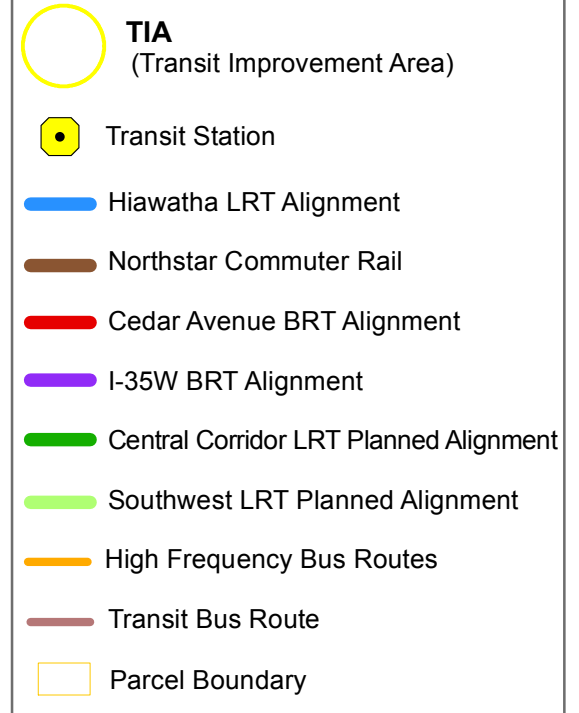

Fridley Station

Northstar Commuter Rail

5 Transit Routes within a half mile of station:

- 10
- 824
- 852
- 854
- 888