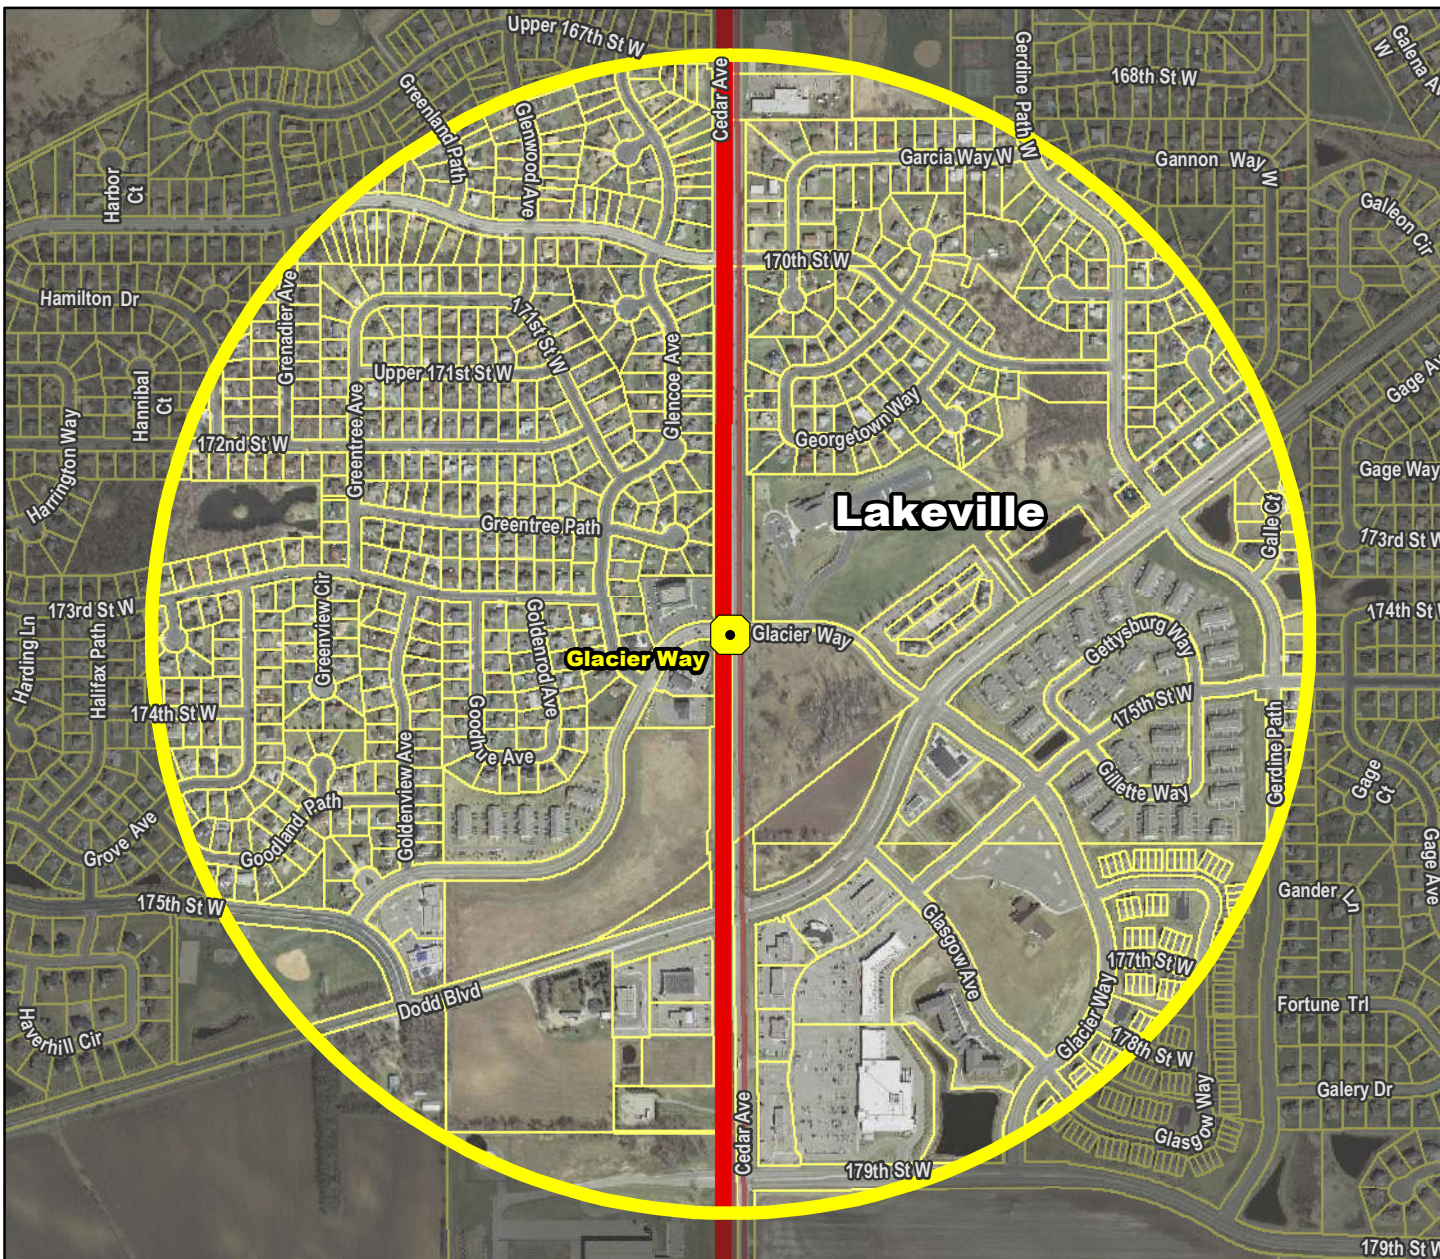

Glacier Way Station

Cedar Avenue BRT

-  **TIA**
(Transit Improvement Area)
-  **Transit Station**
-  **Hiawatha LRT Alignment**
-  **Northstar Commuter Rail**
-  **Cedar Avenue BRT Alignment**
-  **I-35W BRT Alignment**
-  **Central Corridor LRT Planned Alignment**
-  **Southwest LRT Planned Alignment**
-  **High Frequency Bus Routes**
-  **Transit Bus Route**
-  **Parcel Boundary**

1 Transit Route within a half mile of station:

477