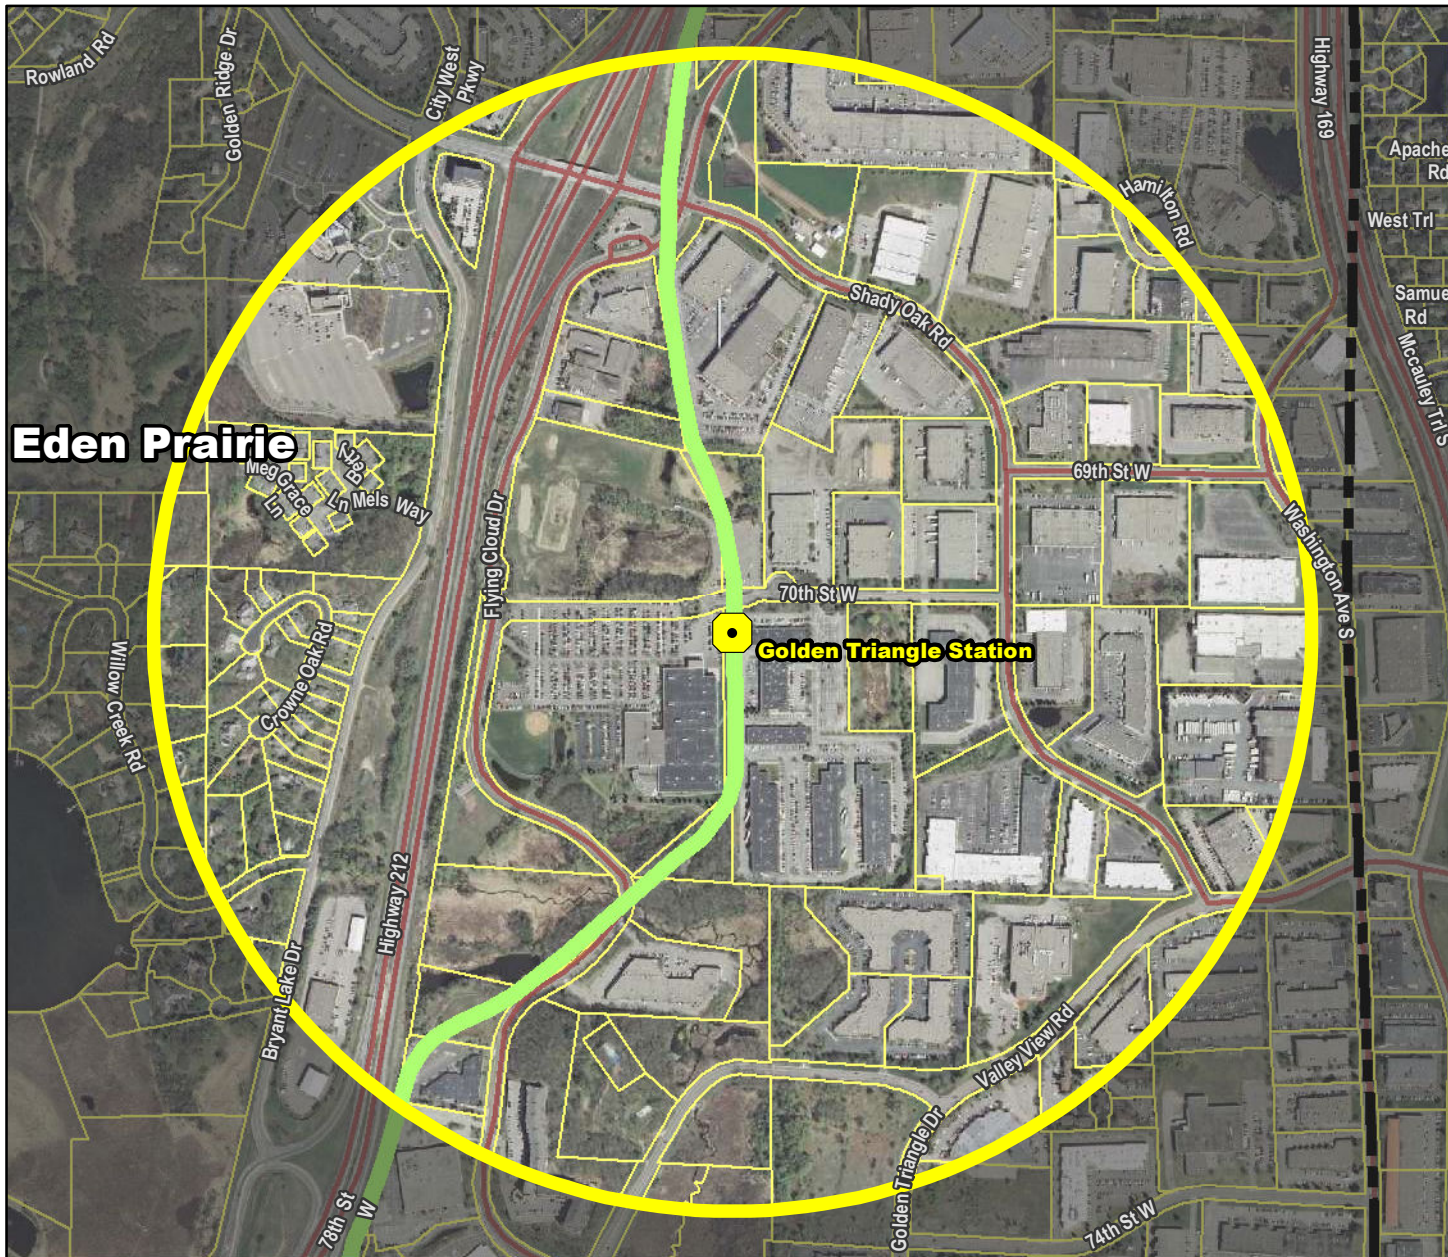

Golden Triangle Station

Southwest LRT Corridor

Eden Prairie

-  **TIA**
(Transit Improvement Area)
-  **Transit Station**
-  **Hiawatha LRT Alignment**
-  **Northstar Commuter Rail**
-  **Cedar Avenue BRT Alignment**
-  **I-35W BRT Alignment**
-  **Central Corridor LRT Planned Alignment**
-  **Southwest LRT Planned Alignment**
-  **High Frequency Bus Routes**
-  **Transit Bus Route**
-  **Parcel Boundary**

10 Transit Routes within a half mile of station:

- | | |
|-----|-----|
| 634 | 692 |
| 680 | 695 |
| 684 | 697 |
| 690 | 698 |
| 691 | 699 |