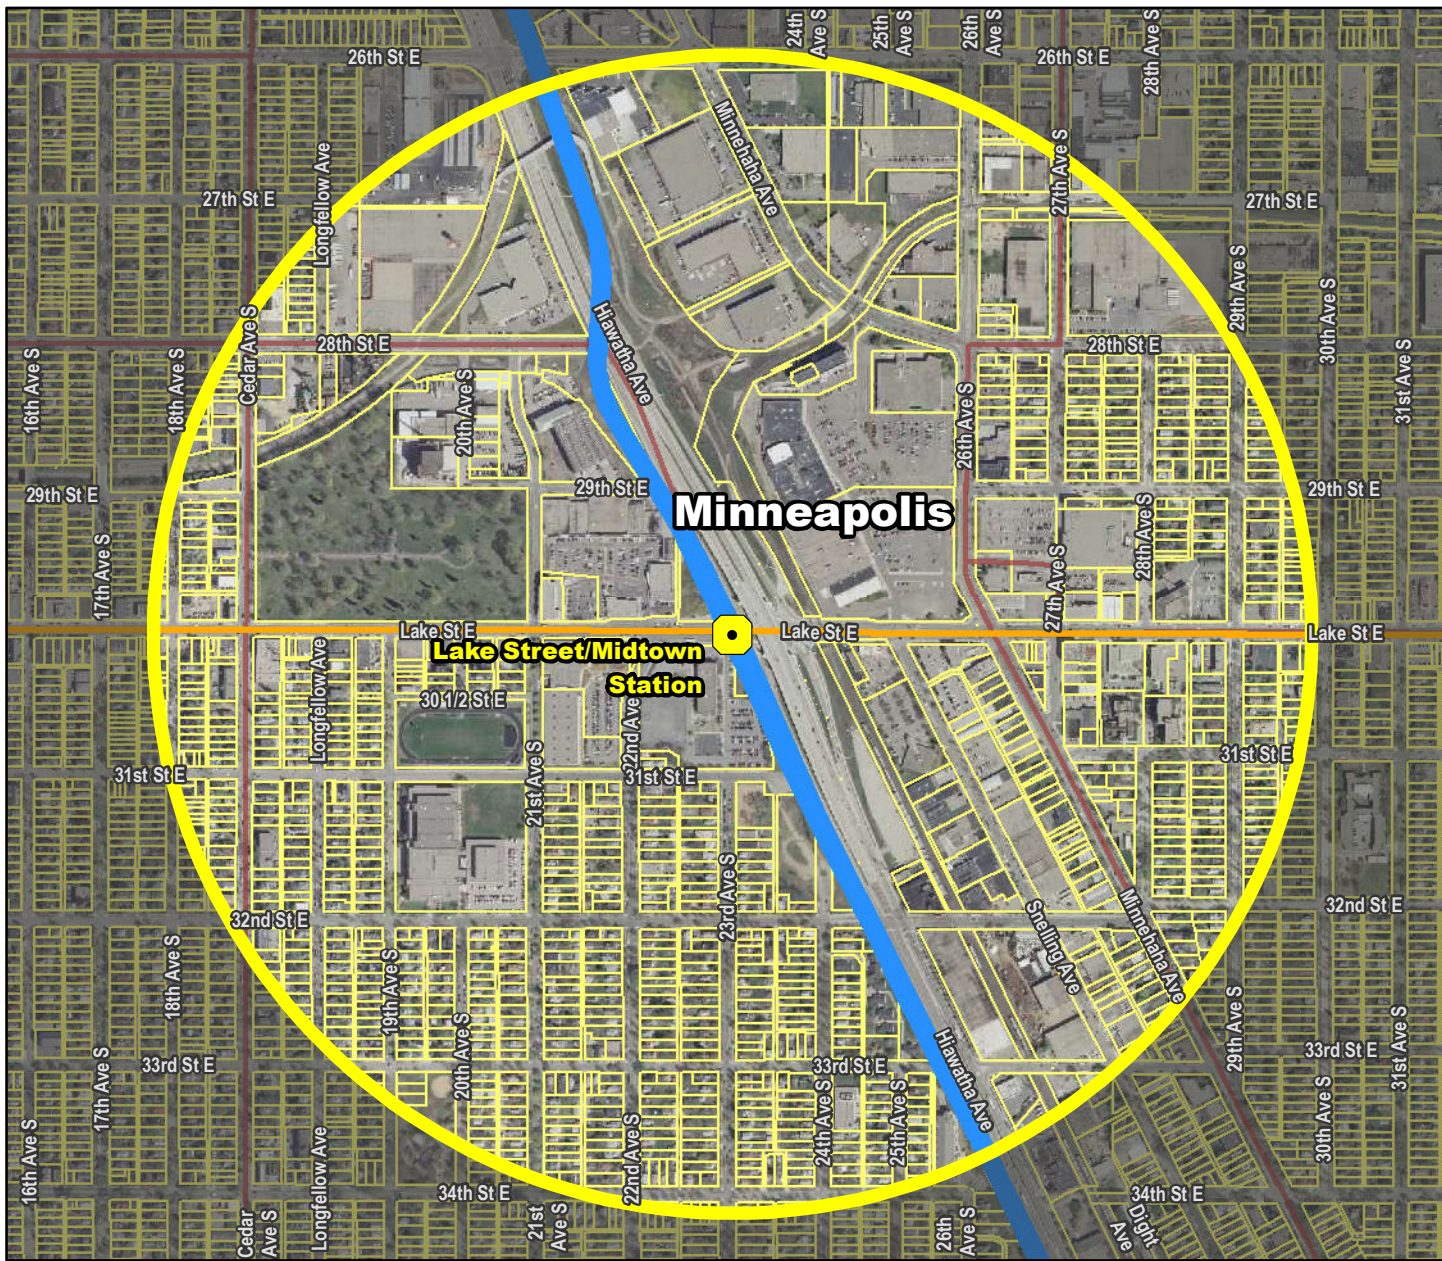

Lake Street/Midtown Station

Hiawatha LRT Corridor

7 Transit Routes within a half mile of station:

7	53
21	55
22	111
27	