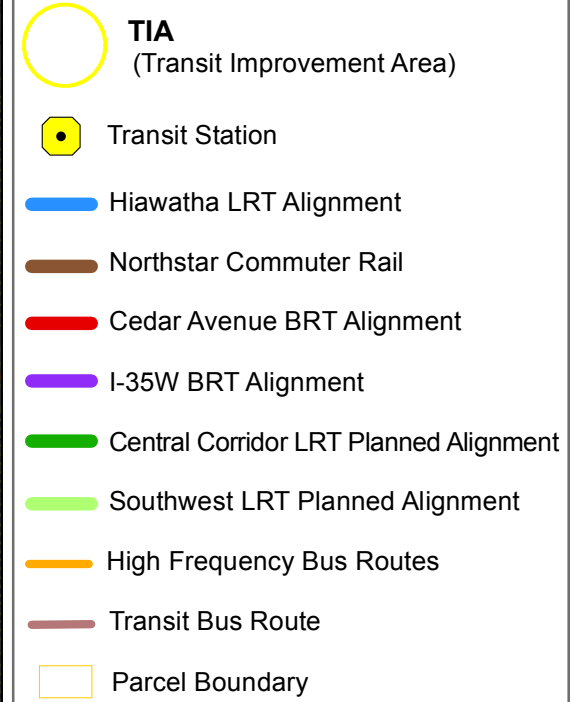

Lake Street/Midtown Station

Hiawatha LRT Corridor

7 Transit Routes within a half mile of station:

7	53
21	55
22	111
27	