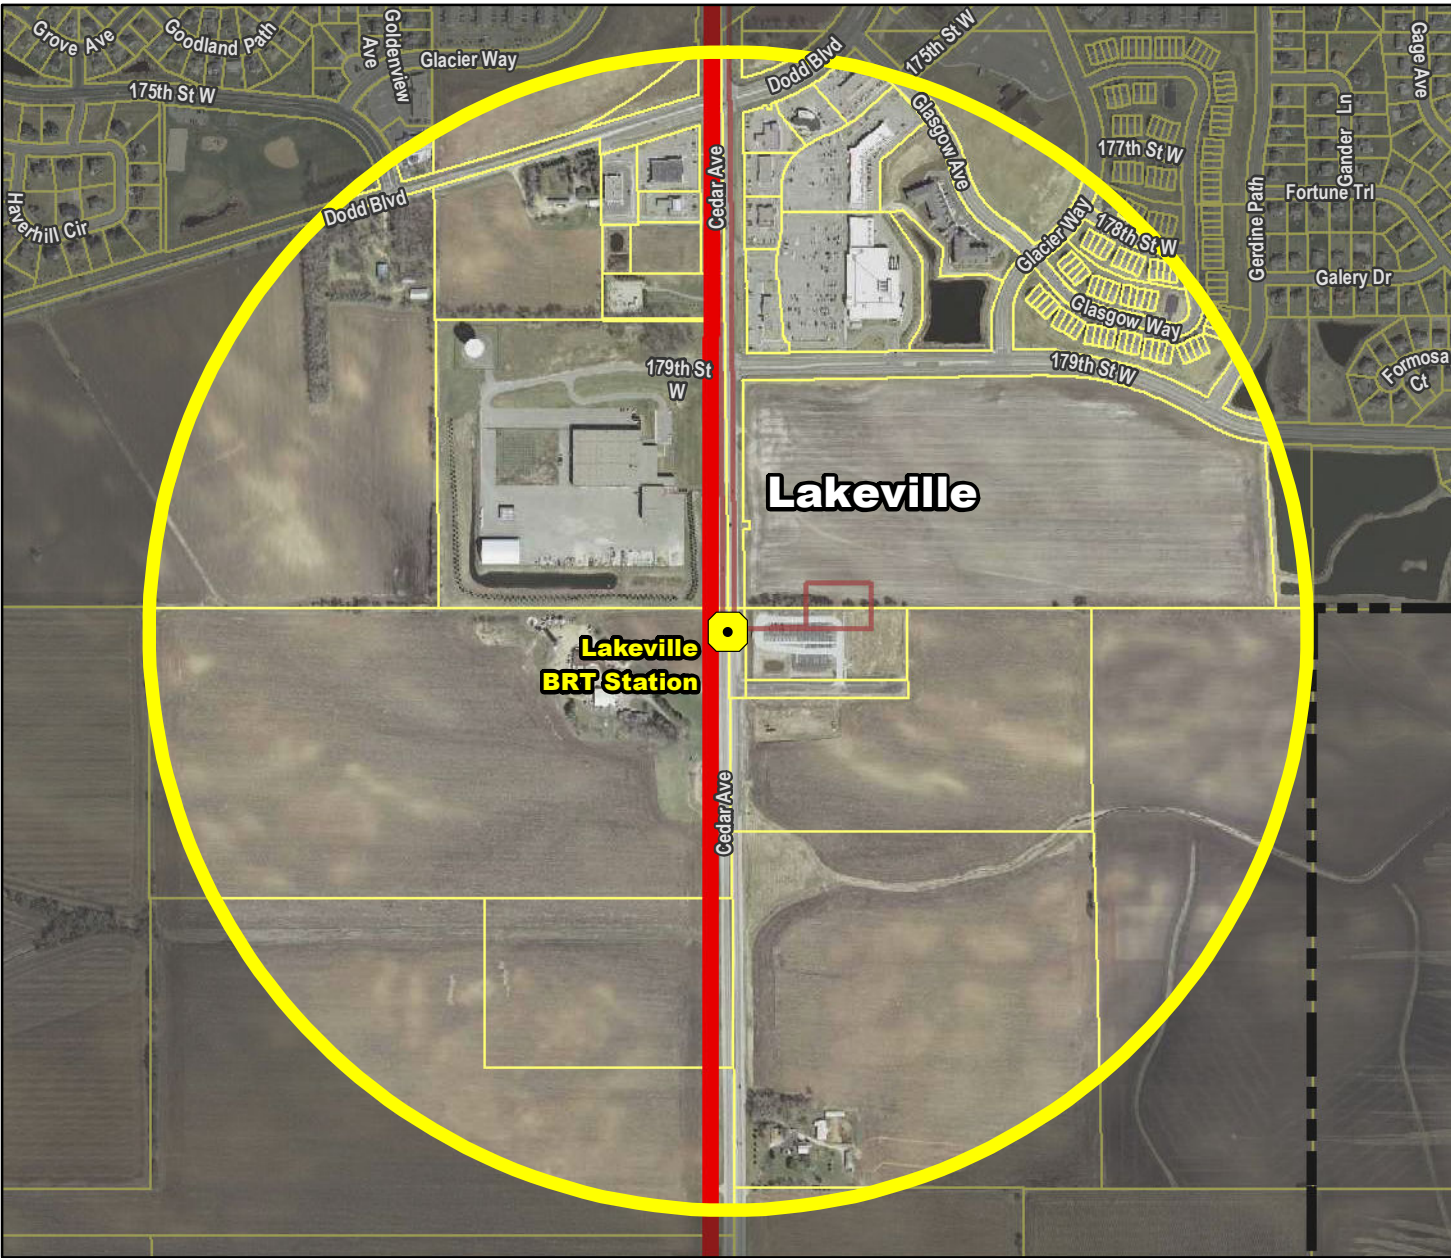

Lakeville BRT Station Cedar Avenue BRT Corridor

-  TIA (Transit Improvement Area)
-  Transit Station
-  Hiawatha LRT Alignment
-  Northstar Commuter Rail
-  Cedar Avenue BRT Alignment
-  I-35W BRT Alignment
-  Central Corridor LRT Planned Alignment
-  Southwest LRT Planned Alignment
-  High Frequency Bus Routes
-  Transit Bus Route
-  Parcel Boundary

1 Transit Route within a half mile of station:
477