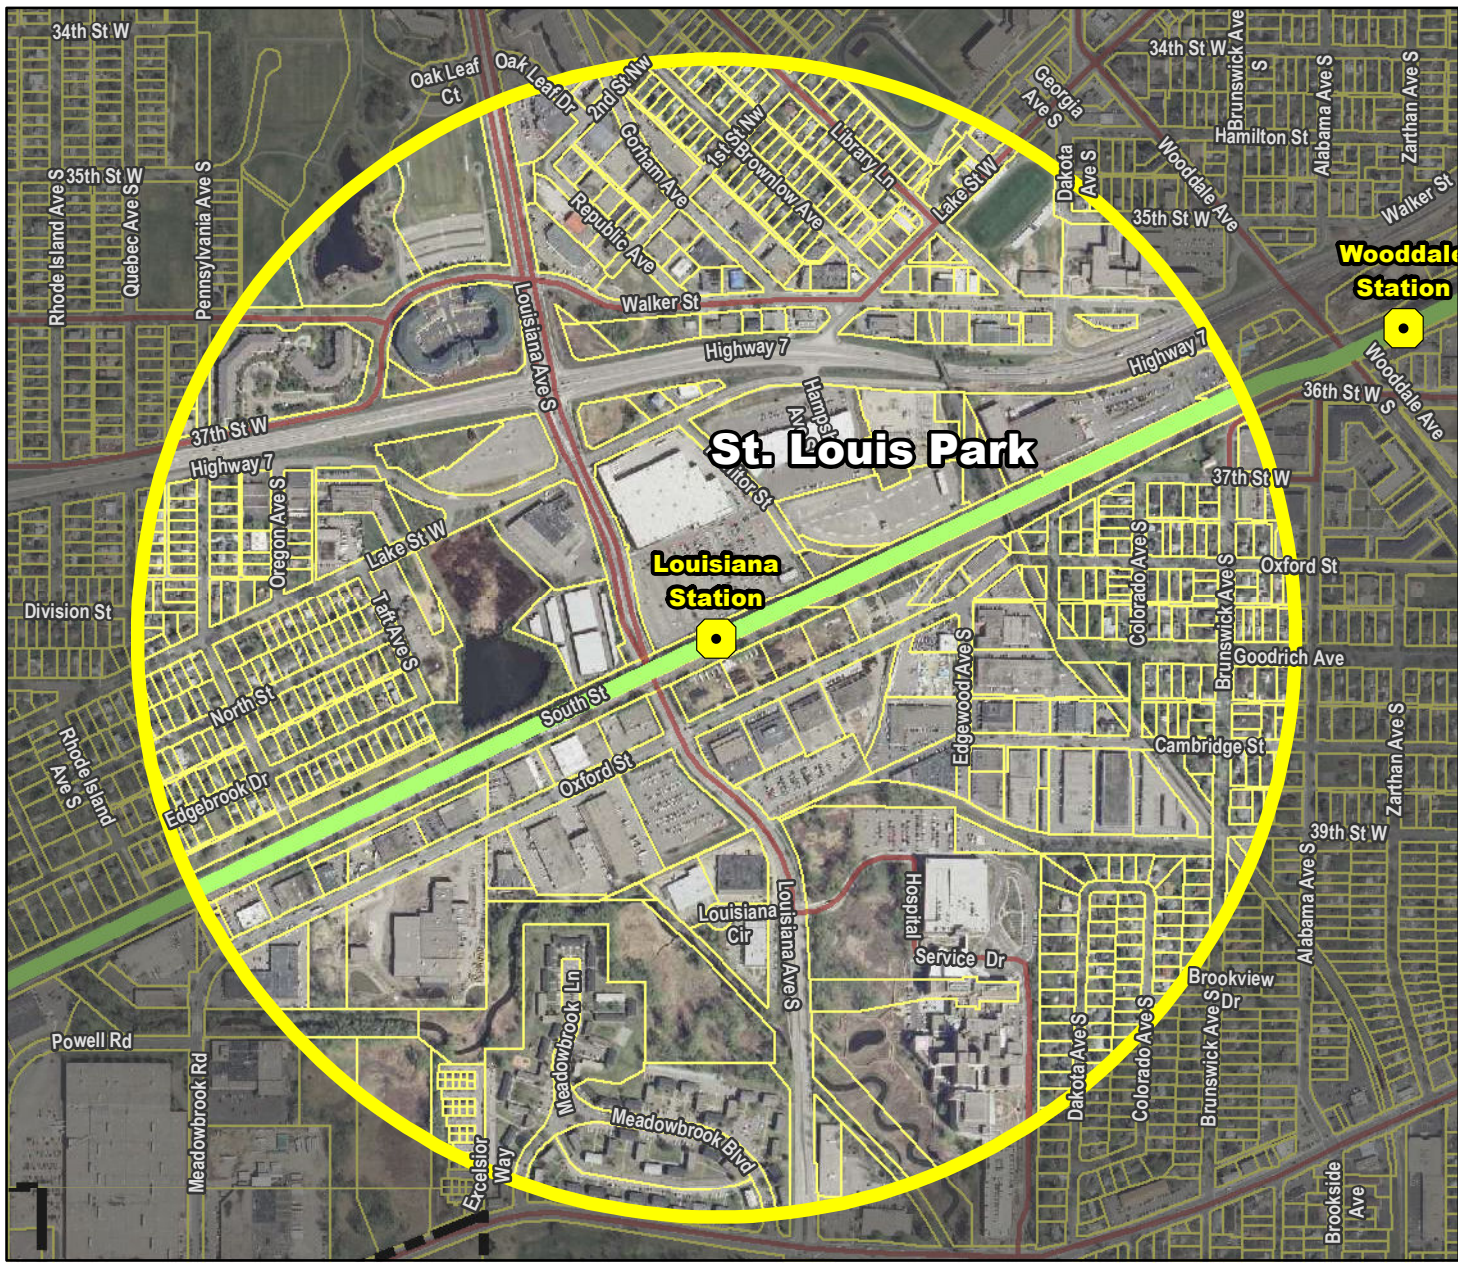

Louisiana Avenue Station

Southwest LRT Corridor

4 Transit Routes within a half mile of station:

17
604
615
668