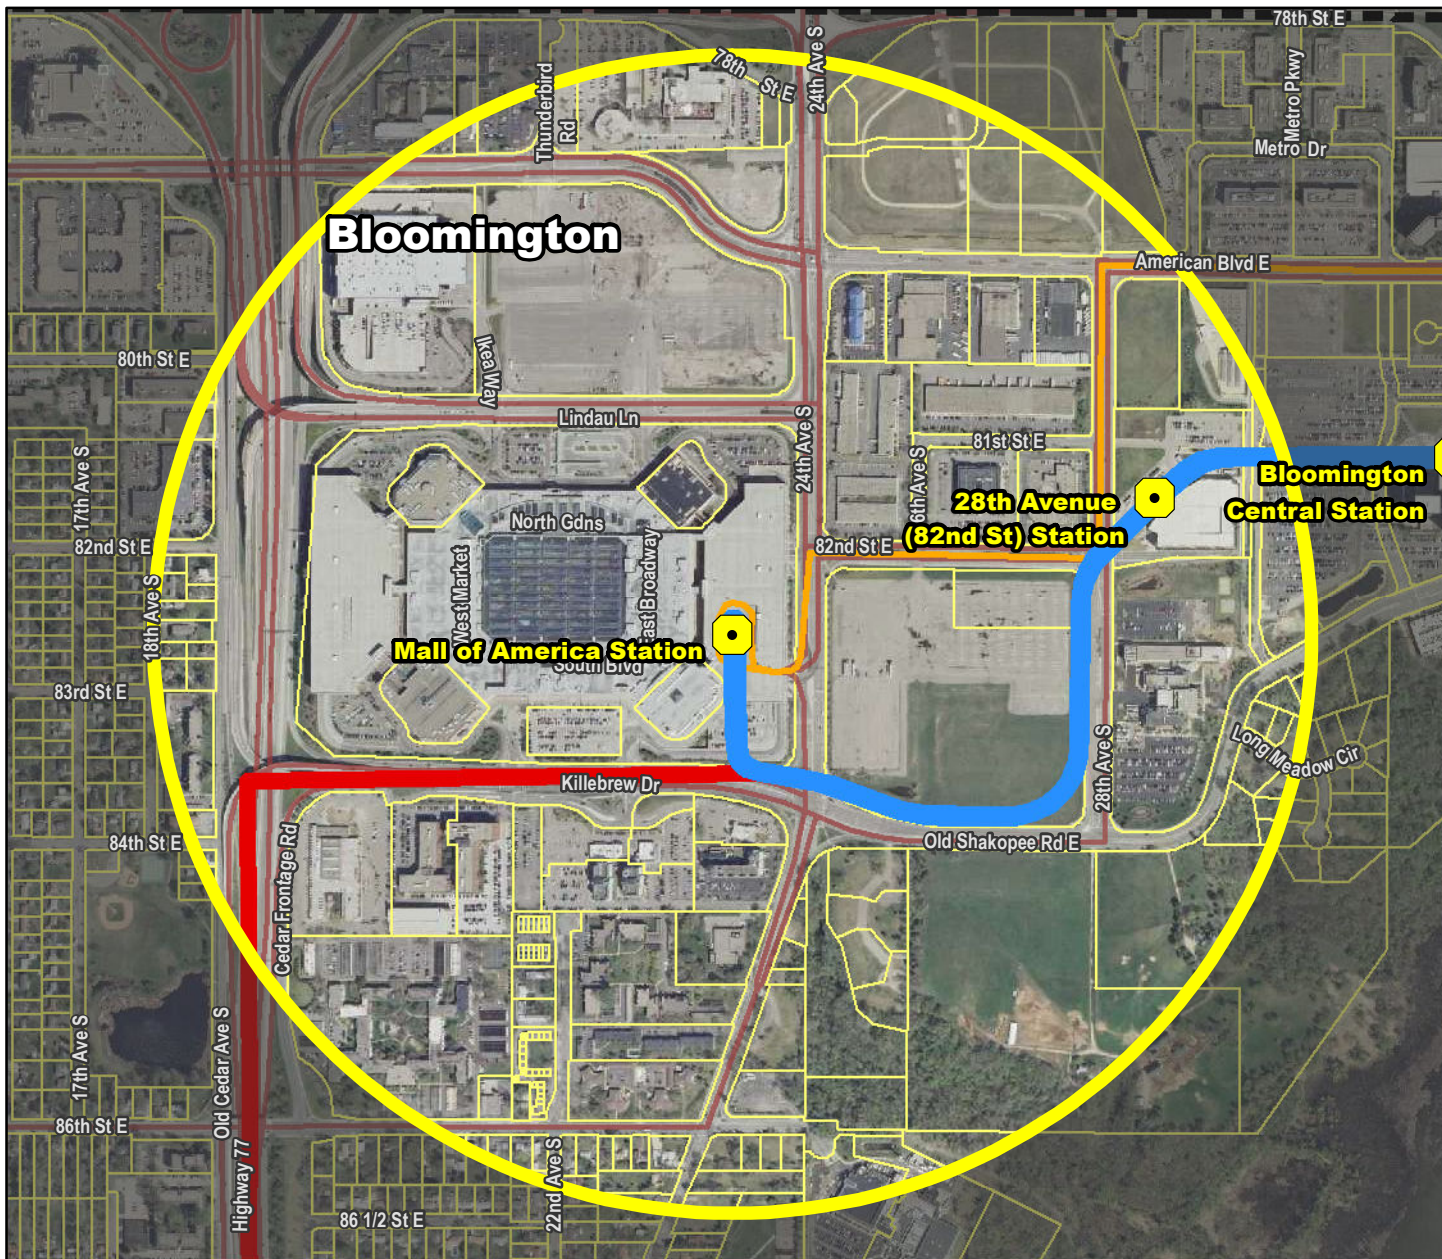

Mall of America Station Hiawatha LRT Corridor

23 Transit Routes within a half mile of station:

5	437	444	476	491	539
54	440	445	477	492	540
55	441	472	478	515	542
415	442	475	479	538	