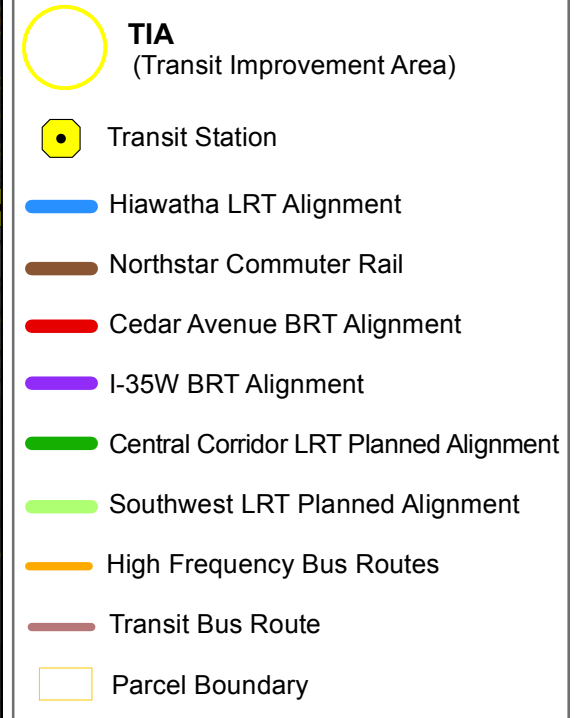

Mall of America Station Hiawatha LRT Corridor

23 Transit Routes within a half mile of station:

5	437	444	476	491	539
54	440	445	477	492	540
55	441	472	478	515	542
415	442	475	479	538	