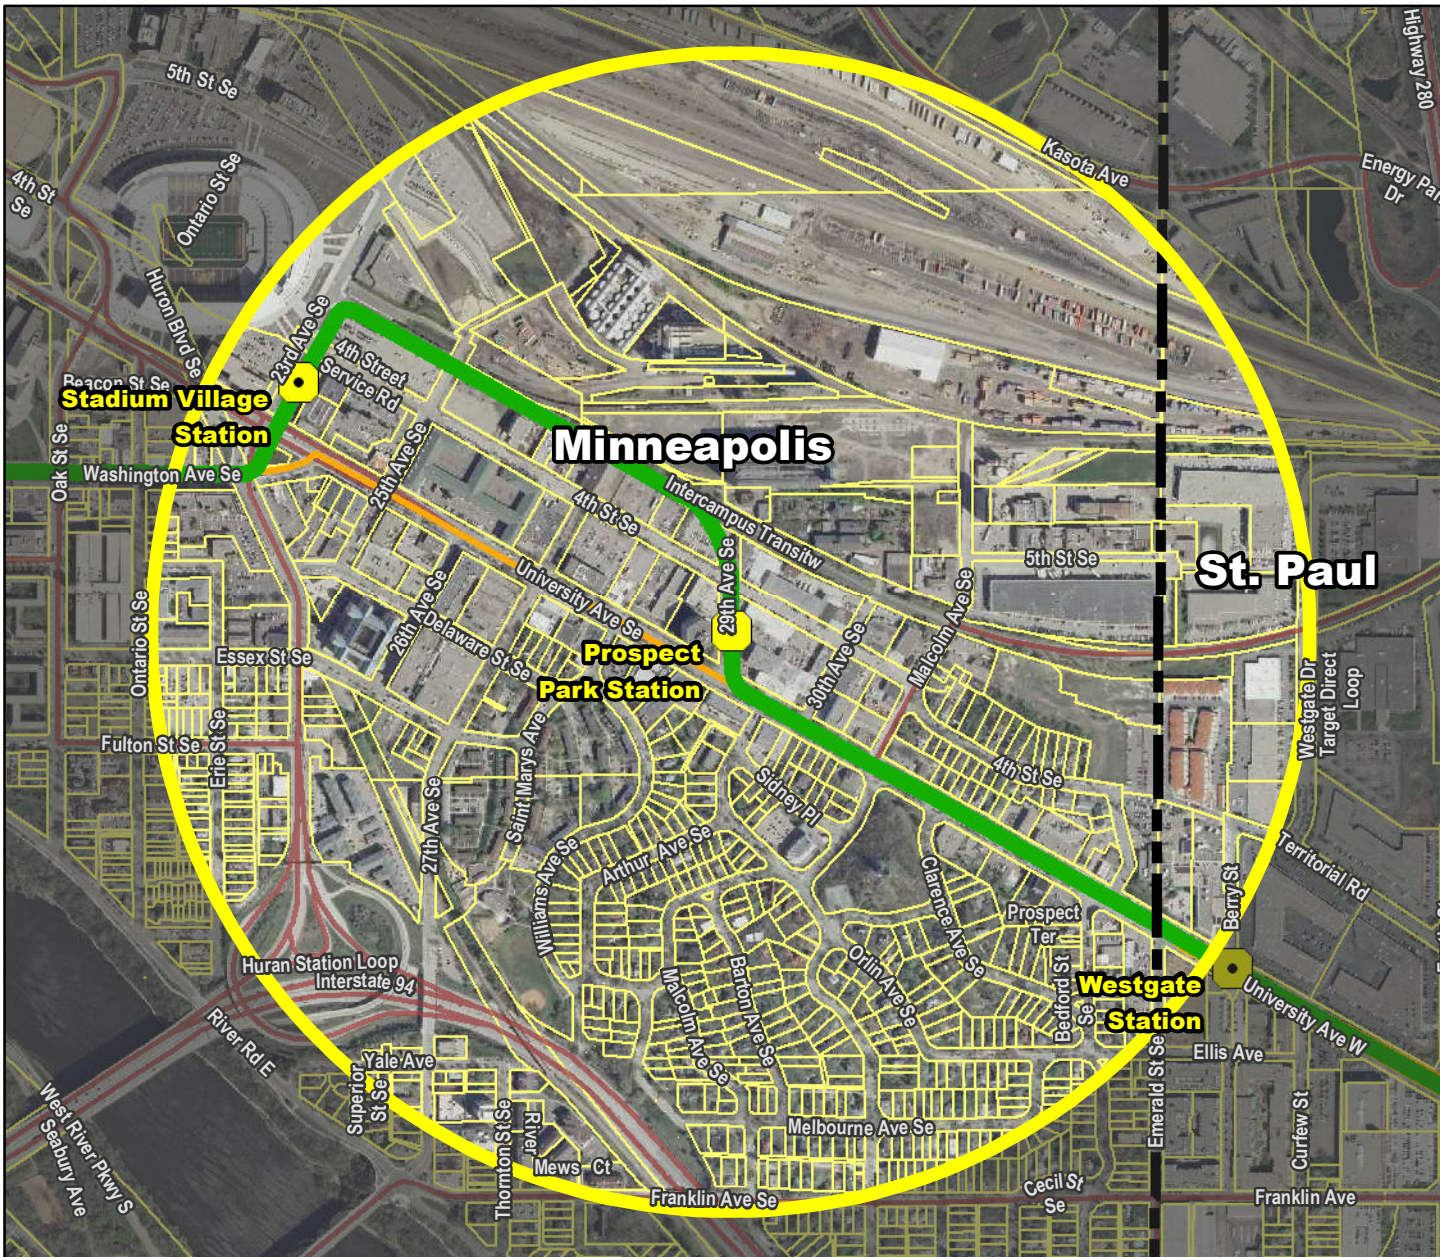

Prospect Park Station

Central LRT Corridor

-  TIA (Transit Improvement Area)
-  Transit Station
-  Hiawatha LRT Alignment
-  Northstar Commuter Rail
-  Cedar Avenue BRT Alignment
-  I-35W BRT Alignment
-  Central Corridor LRT Planned Alignment
-  Southwest LRT Planned Alignment
-  High Frequency Bus Routes
-  Transit Bus Route
-  Parcel Boundary

16 Transit Routes within a half mile of station:

8	121	353	452
16	134	355	692
50	144	365	695
94	272	375	698