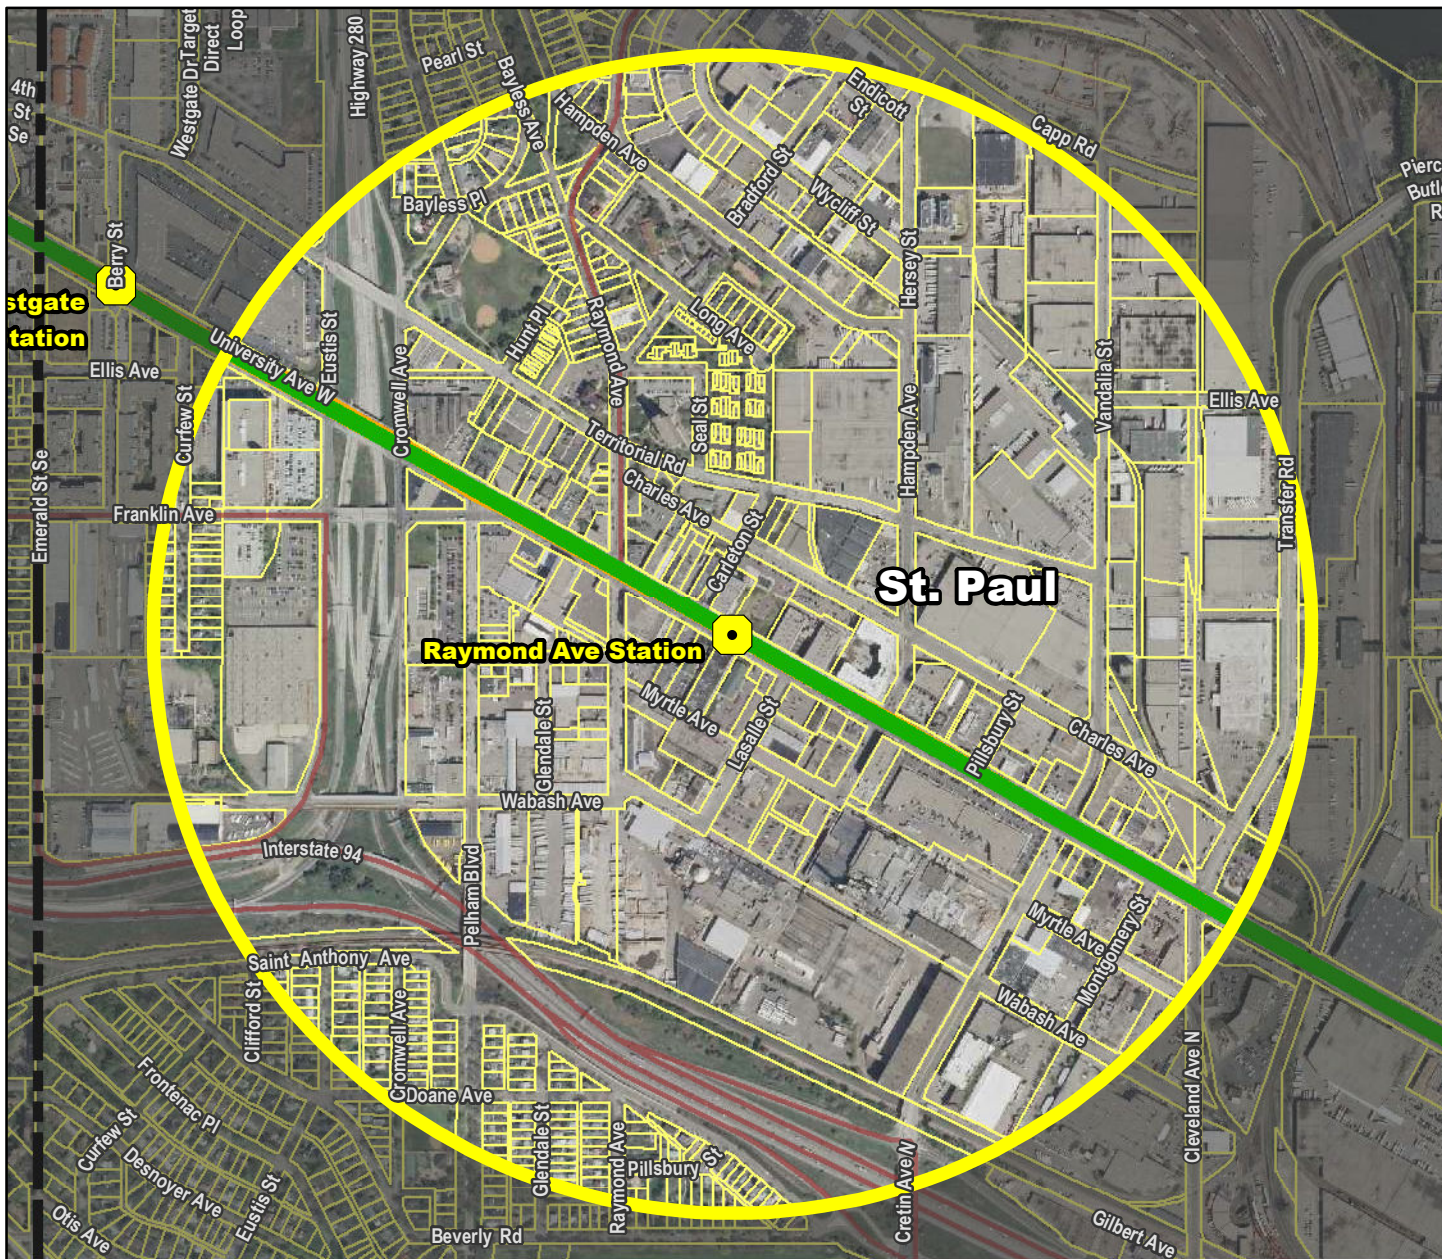

Raymond Avenue Station Central LRT Corridor

-  TIA (Transit Improvement Area)
-  Transit Station
-  Hiawatha LRT Alignment
-  Northstar Commuter Rail
-  Cedar Avenue BRT Alignment
-  I-35W BRT Alignment
-  Central Corridor LRT Planned Alignment
-  Southwest LRT Planned Alignment
-  High Frequency Bus Routes
-  Transit Bus Route
-  Parcel Boundary

12 Transit Routes within a half mile of station:

8	94	355
16	134	365
50	144	375
87	353	452