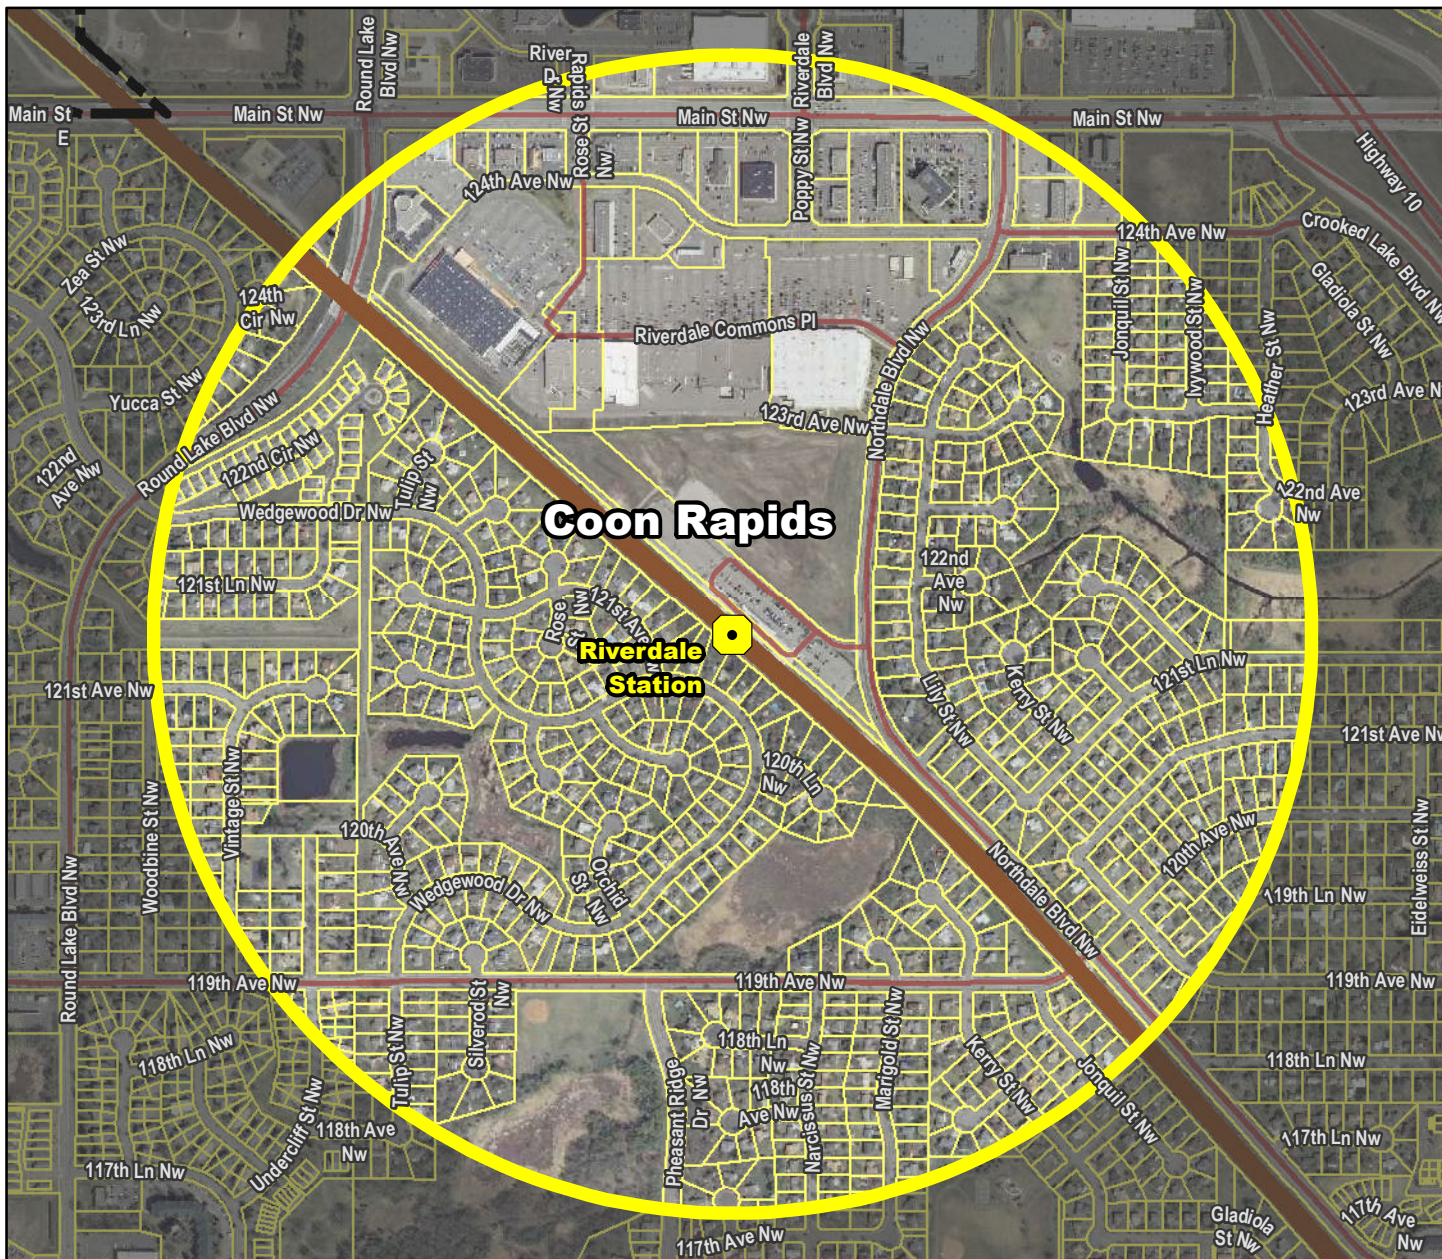

# Riverdale Station

## Northstar Commuter Rail

-  TIA (Transit Improvement Area)
-  Transit Station
-  Hiawatha LRT Alignment
-  Northstar Commuter Rail
-  Cedar Avenue BRT Alignment
-  I-35W BRT Alignment
-  Central Corridor LRT Planned Alignment
-  Southwest LRT Planned Alignment
-  High Frequency Bus Routes
-  Transit Bus Route
-  Parcel Boundary

**6 Transit Routes within a half mile of station:**

805	860
811	887
850	888