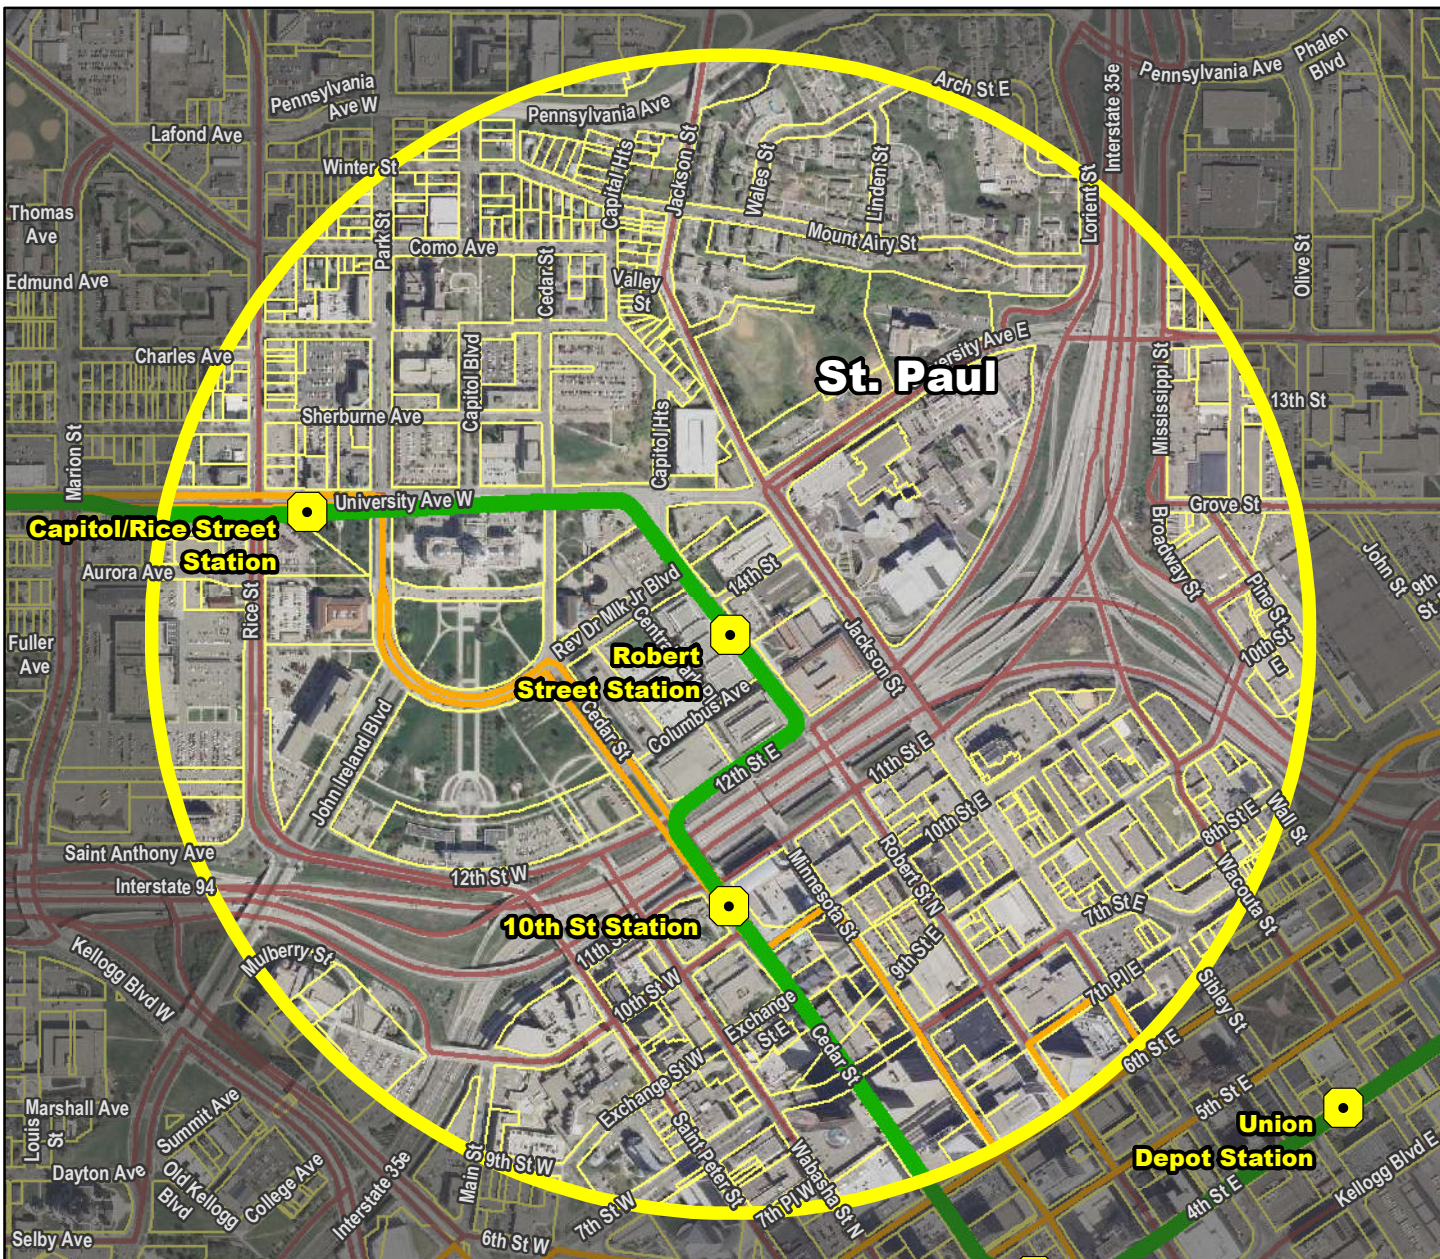

# Robert Street Station

## Central LRT Corridor

**21 Transit Routes within a half mile of station:**

3	62	75	285	860
16	65	94	355	
50	67	262	365	
53	68	265	375	
54	71	275	452	