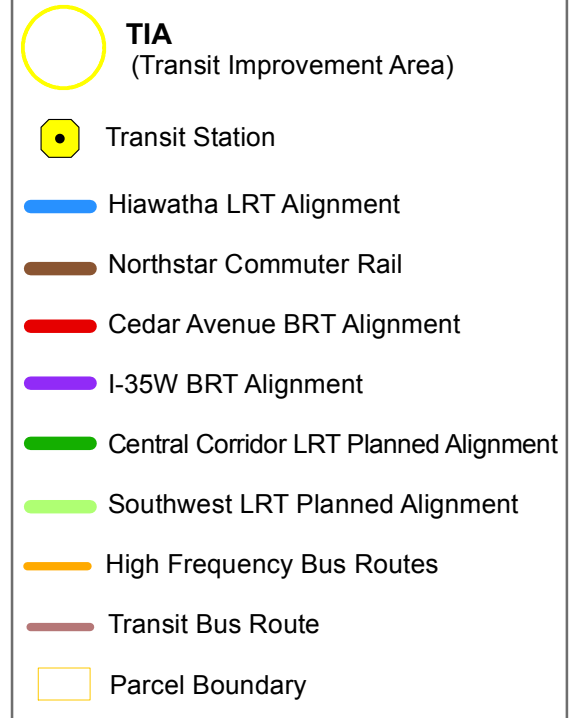

# Robert Street Station

## Central LRT Corridor

**21 Transit Routes within a half mile of station:**

3	62	75	285	860
16	65	94	355	
50	67	262	365	
53	68	265	375	
54	71	275	452	