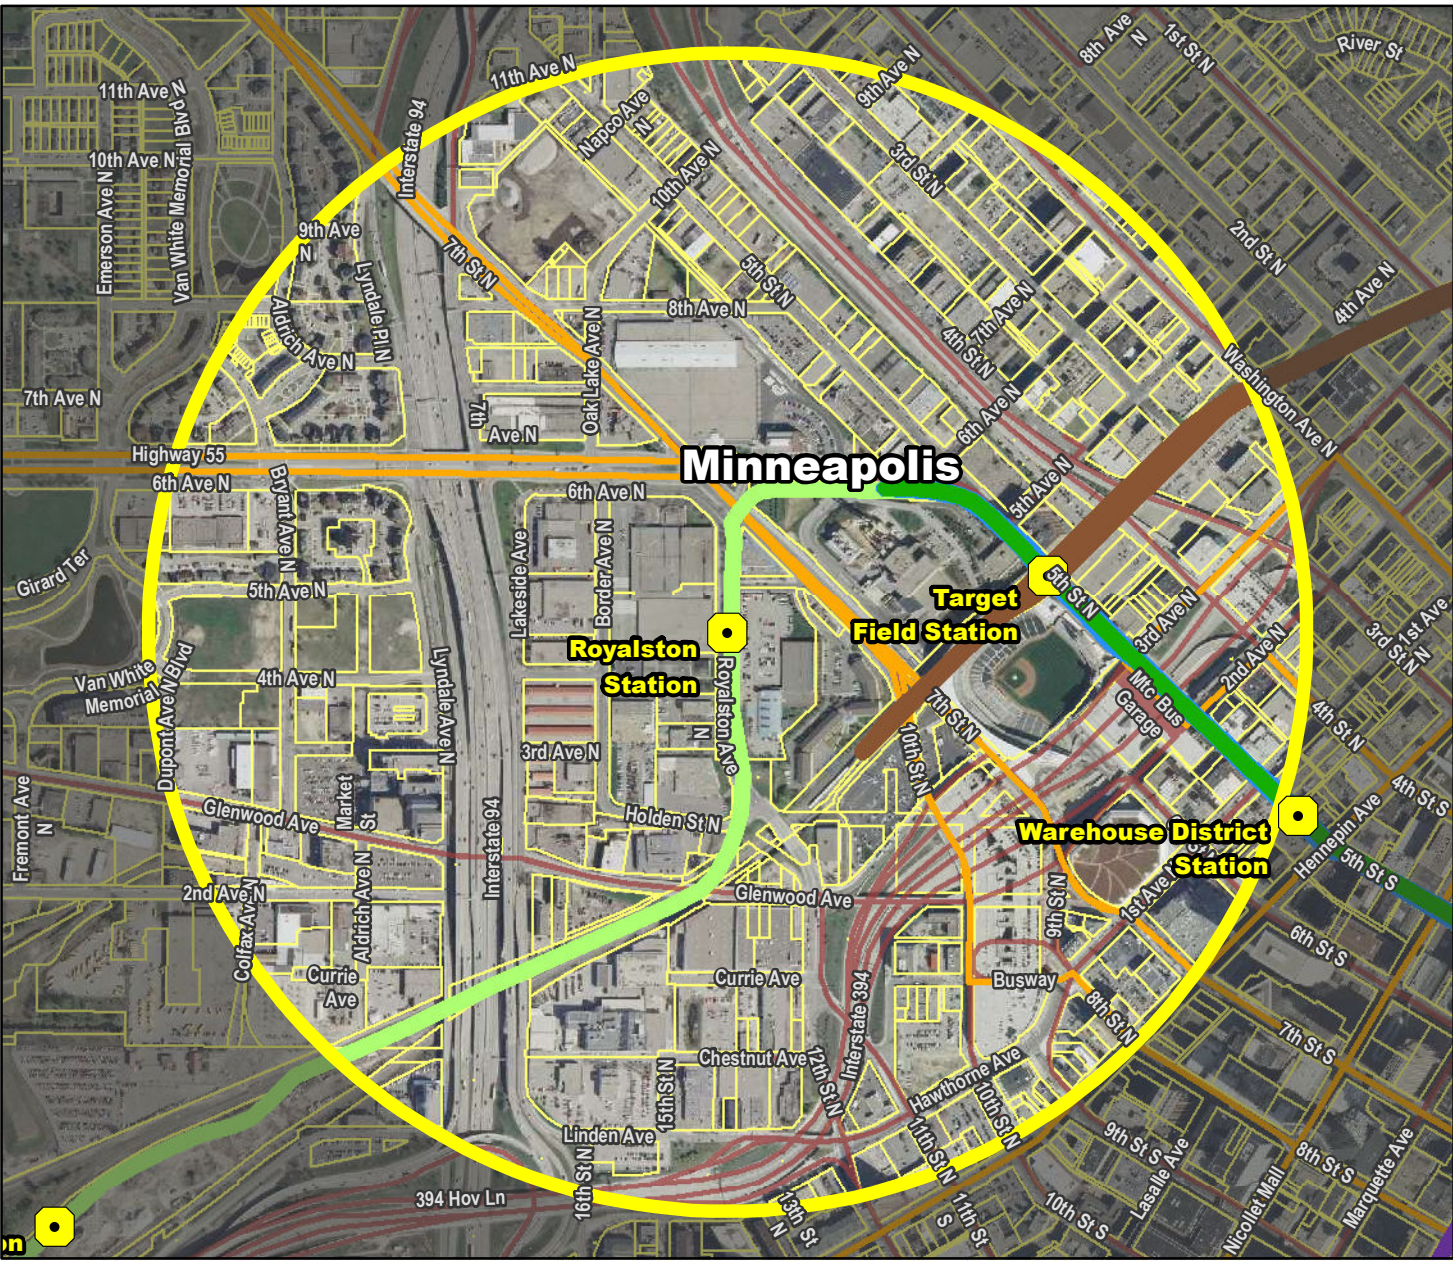

Royalston Station Southwest LRT Corridor

-  TIA (Transit Improvement Area)
-  Transit Station
-  Hiawatha LRT Alignment
-  Northstar Commuter Rail
-  Cedar Avenue BRT Alignment
-  I-35W BRT Alignment
-  Central Corridor LRT Planned Alignment
-  Southwest LRT Planned Alignment
-  High Frequency Bus Routes
-  Transit Bus Route
-  Parcel Boundary

84 Transit Routes within a half mile of station:

3	16	61	365	649	670	679	699	758	766	781	795
4	19	94	375	652	671	680	721	760	767	782	850
5	20	134	452	663	672	690	724	761	772	783	852
6	22	141	490	664	673	691	742	762	774	785	854
9	39	144	587	665	674	692	747	763	776	789	856
12	50	353	589	667	675	697	755	764	777	790	887
14	55	355	643	668	677	698	756	765	780	793	888