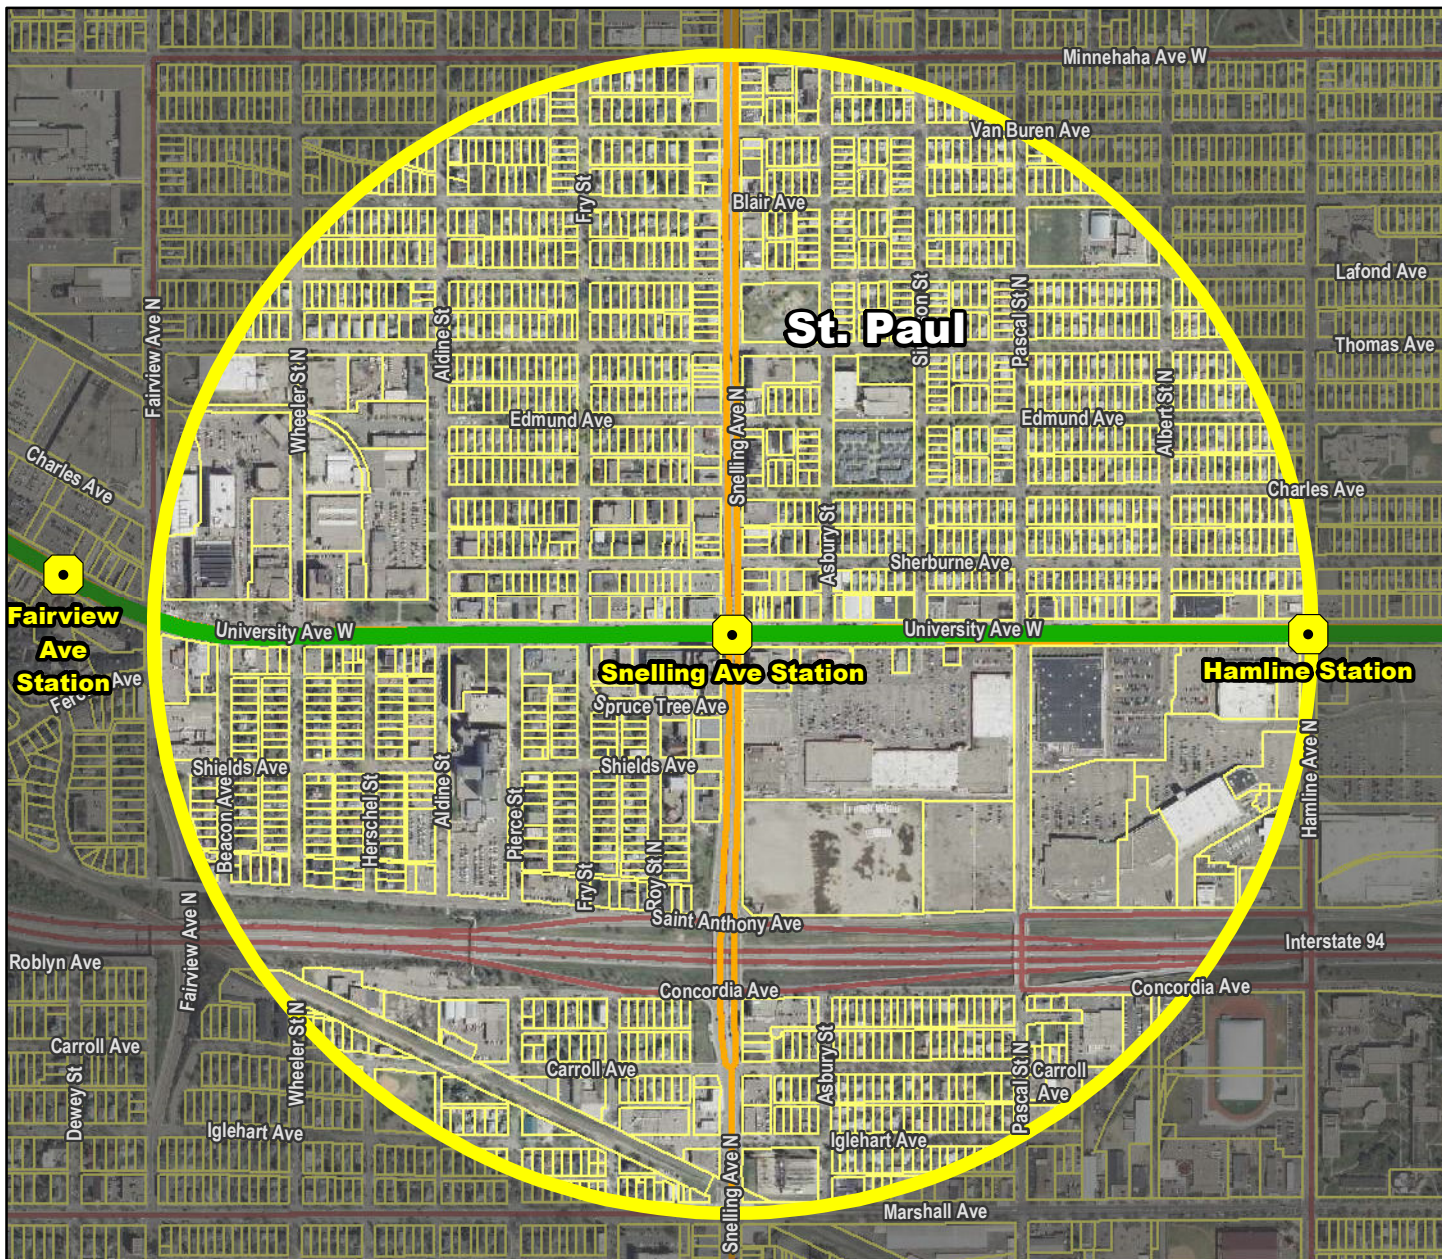

Snelling Avenue Station Central LRT Corridor

-  TIA (Transit Improvement Area)
-  Transit Station
-  Hiawatha LRT Alignment
-  Northstar Commuter Rail
-  Cedar Avenue BRT Alignment
-  I-35W BRT Alignment
-  Central Corridor LRT Planned Alignment
-  Southwest LRT Planned Alignment
-  High Frequency Bus Routes
-  Transit Bus Route
-  Parcel Boundary

14 Transit Routes within a half mile of station:

16	94
21	144
50	353
53	355
67	365
84	375
84F	452