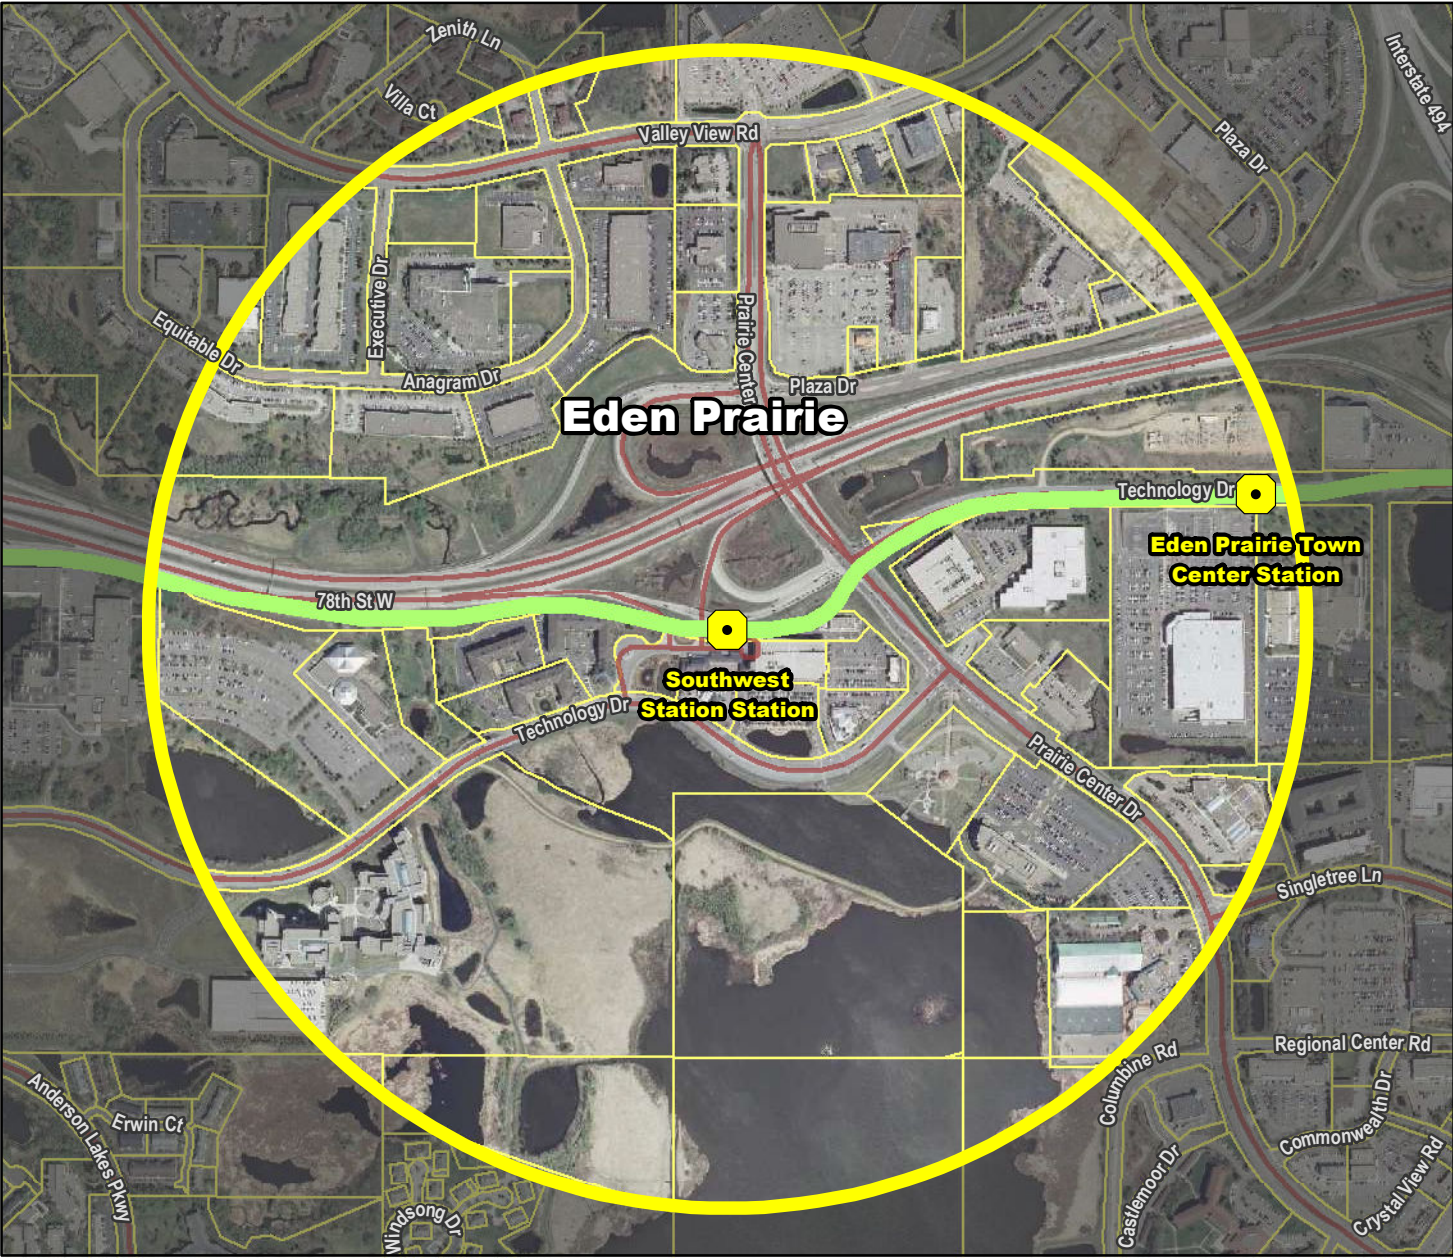

Southwest Station

Southwest LRT Corridor

-  TIA (Transit Improvement Area)
-  Transit Station
-  Hiawatha LRT Alignment
-  Northstar Commuter Rail
-  Cedar Avenue BRT Alignment
-  I-35W BRT Alignment
-  Central Corridor LRT Planned Alignment
-  Southwest LRT Planned Alignment
-  High Frequency Bus Routes
-  Transit Bus Route
-  Parcel Boundary

10 Transit Routes within a half mile of station:

- 603 692
- 634 695
- 684 697
- 690 698
- 691 699