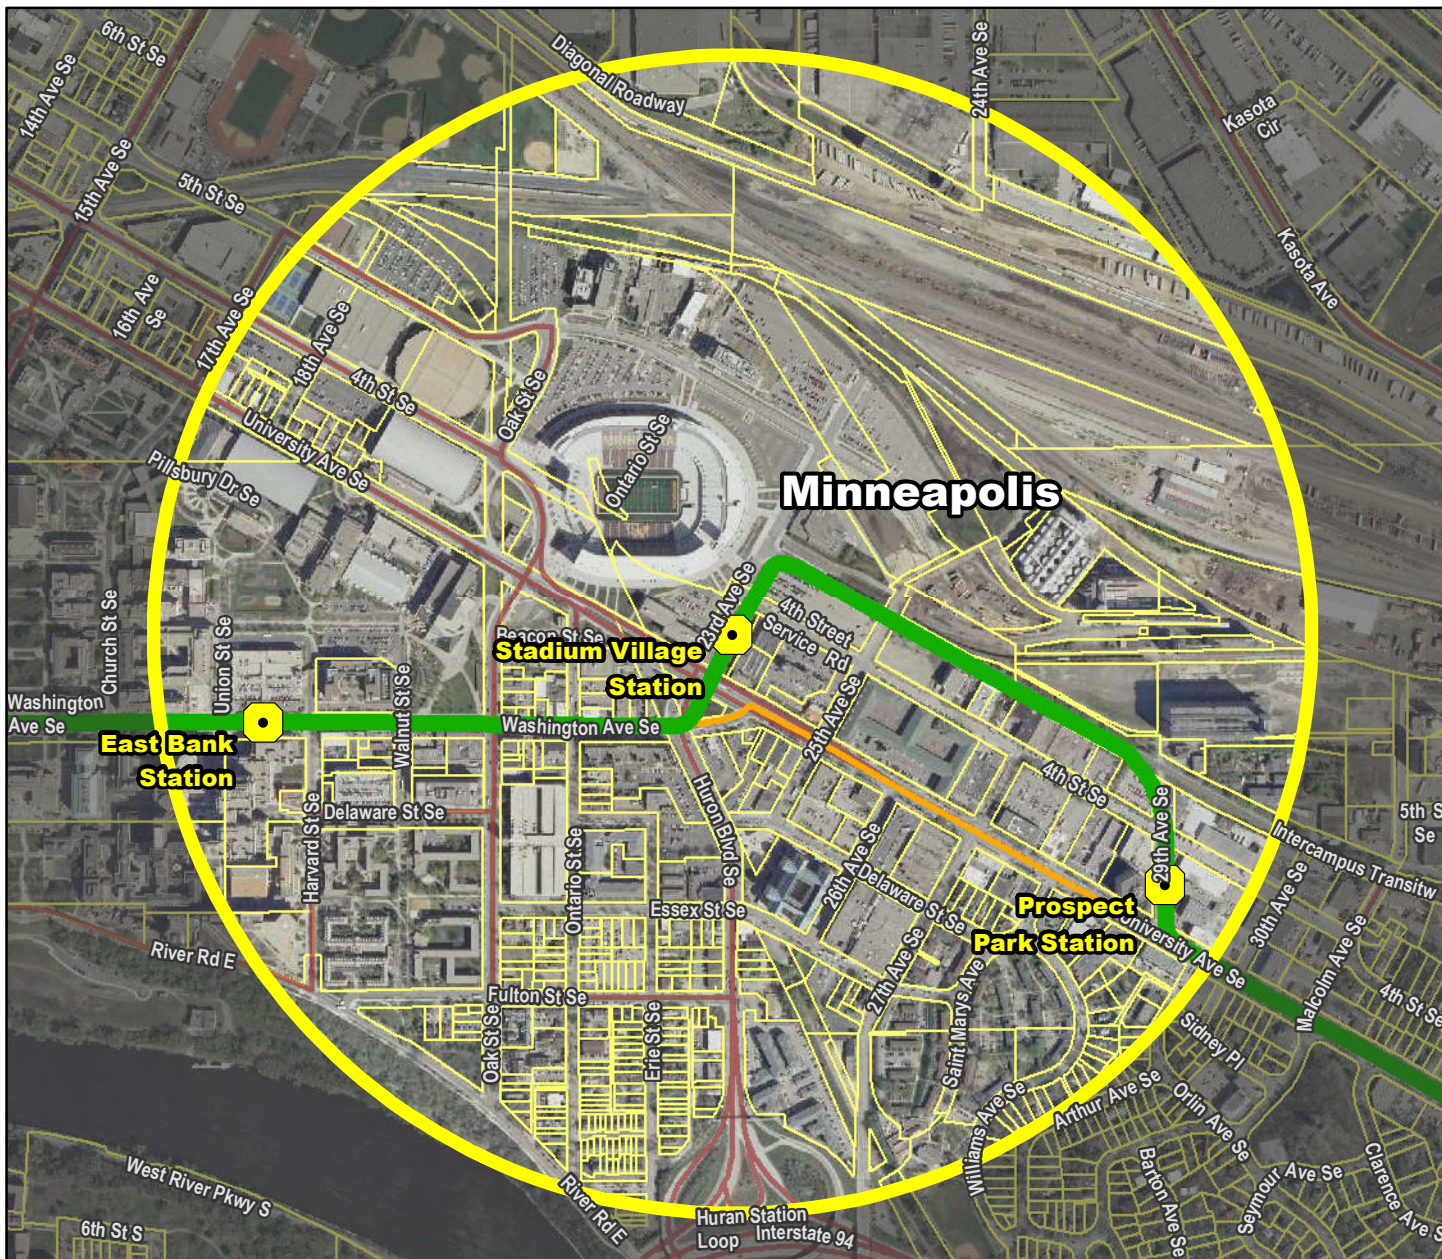

Stadium Village Station

Central LRT Corridor

22 Transit Routes within a half mile of station:

6	115	272	692
16	118	355	695
50	121	465	698
111	123	475	789
113	144	579	
114	252	652	