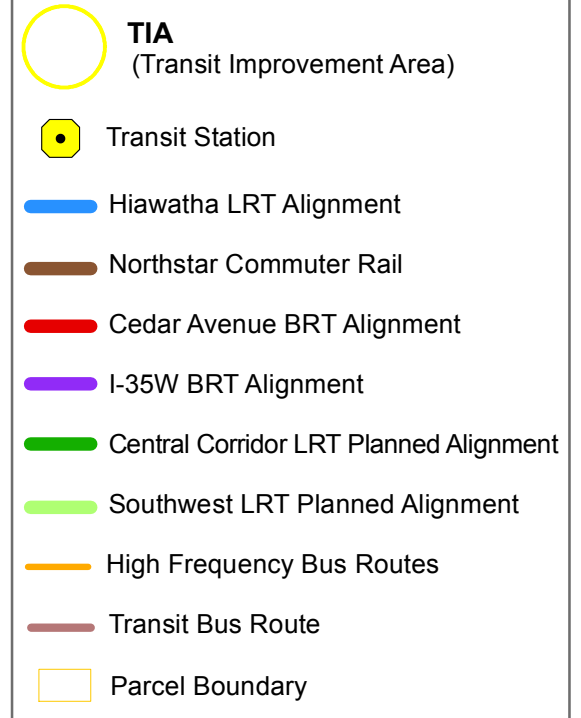

Stadium Village Station

Central LRT Corridor

22 Transit Routes within a half mile of station:

6	115	272	692
16	118	355	695
50	121	465	698
111	123	475	789
113	144	579	
114	252	652	