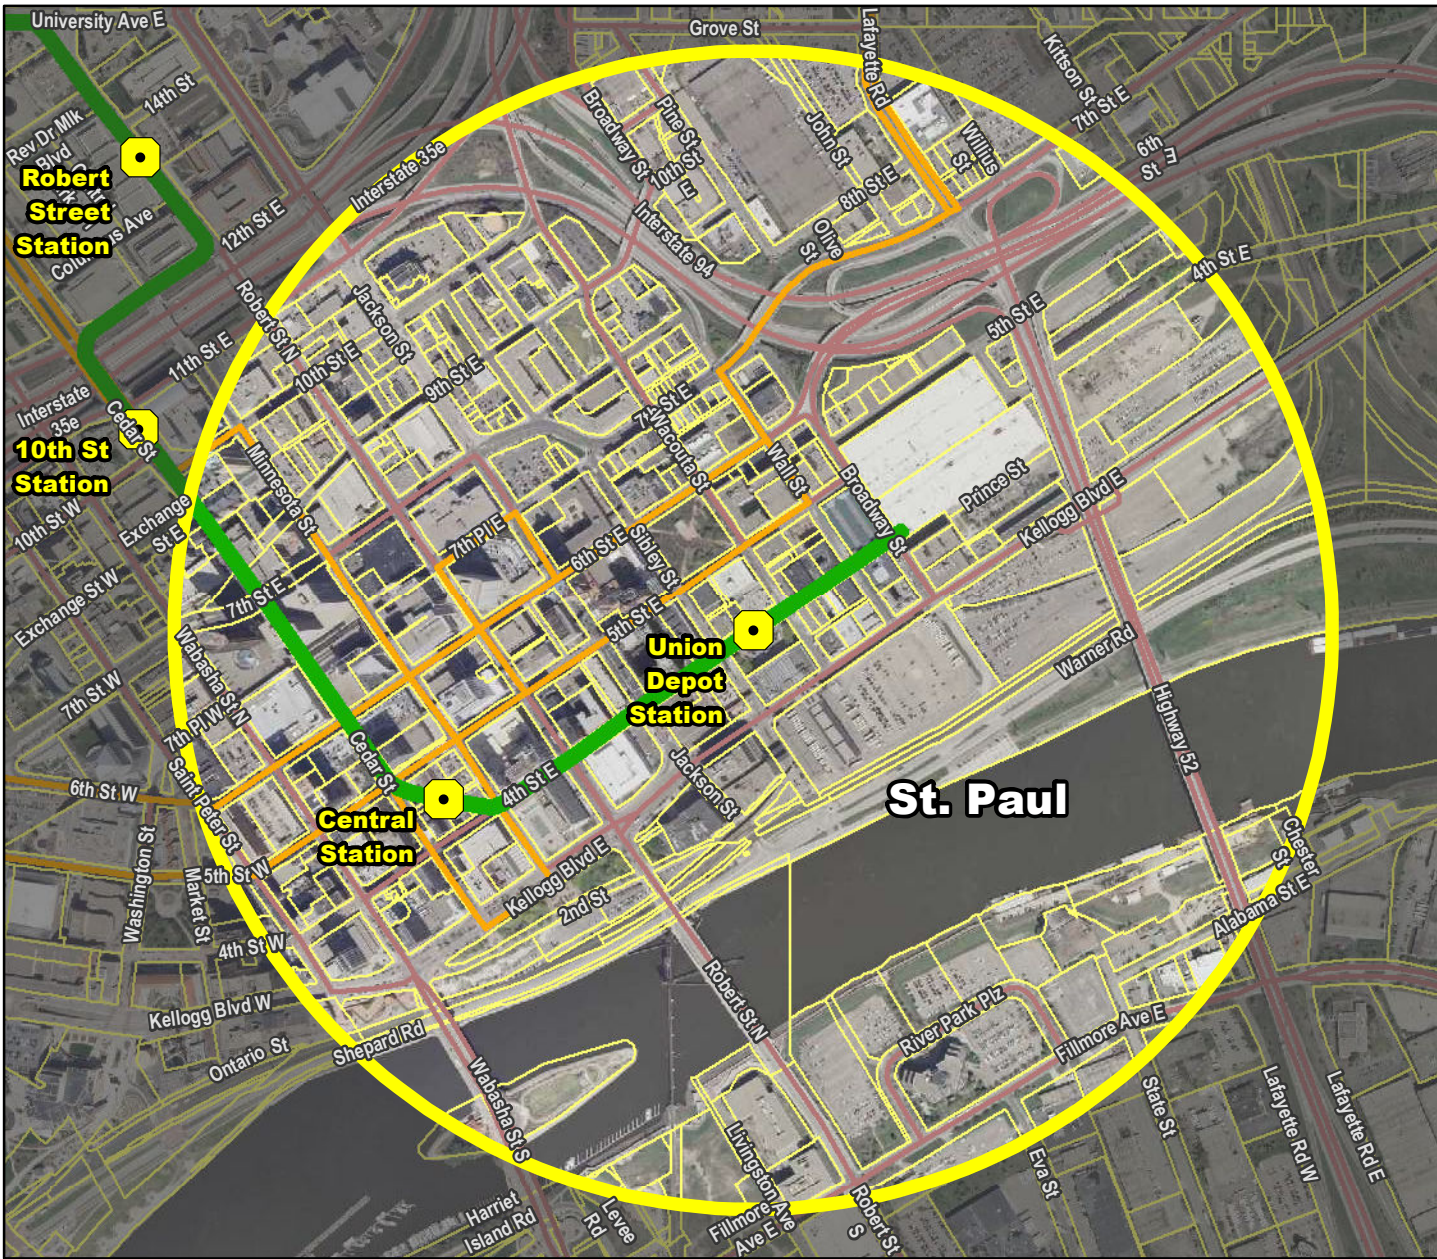

Union Depot Station Central LRT Corridor

37 Transit Routes within a half mile of station:

3	61	68	262	351	375	860
16	62	70	265	353	417	
21	63	71	275	355	452	
50	64	74	285	361	480	
53	65	75	294	364	484	
54	67	94	350	365	489	