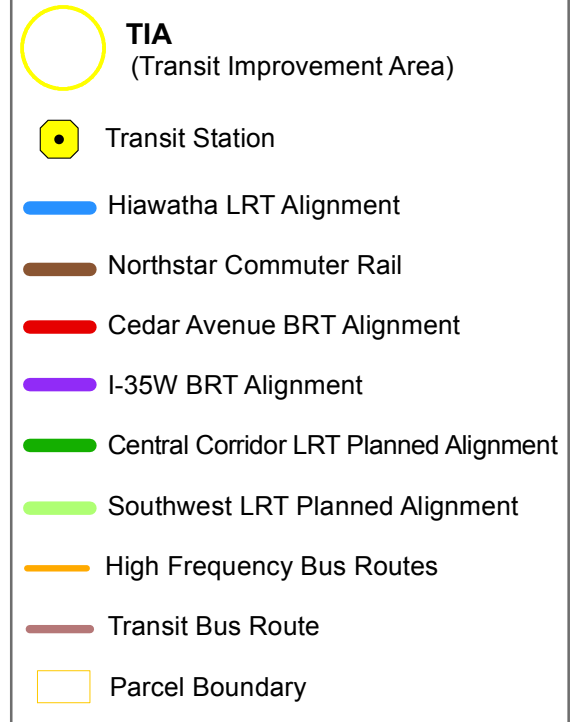

VA Medical Center Station Hiawatha LRT Corridor

5 Transit Routes within a half mile of station:

22
55
436
446
515