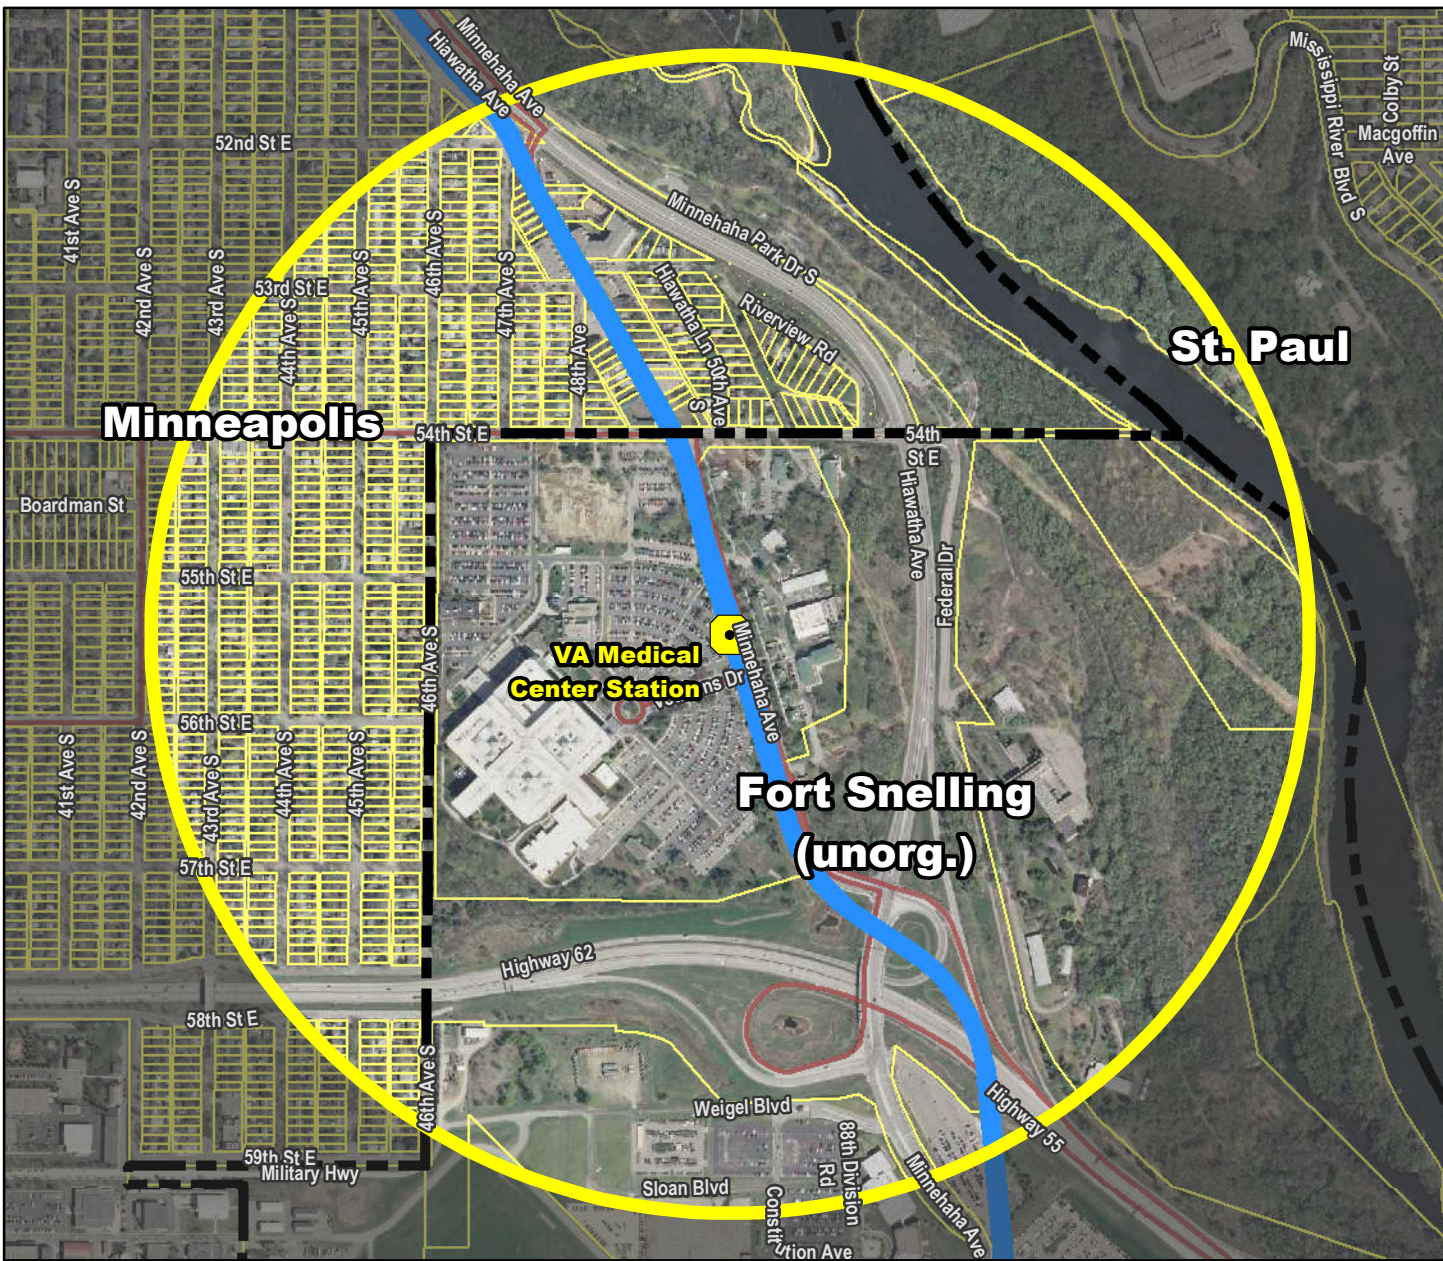

VA Medical Center Station Hiawatha LRT Corridor

5 Transit Routes within a half mile of station:

22
55
436
446
515