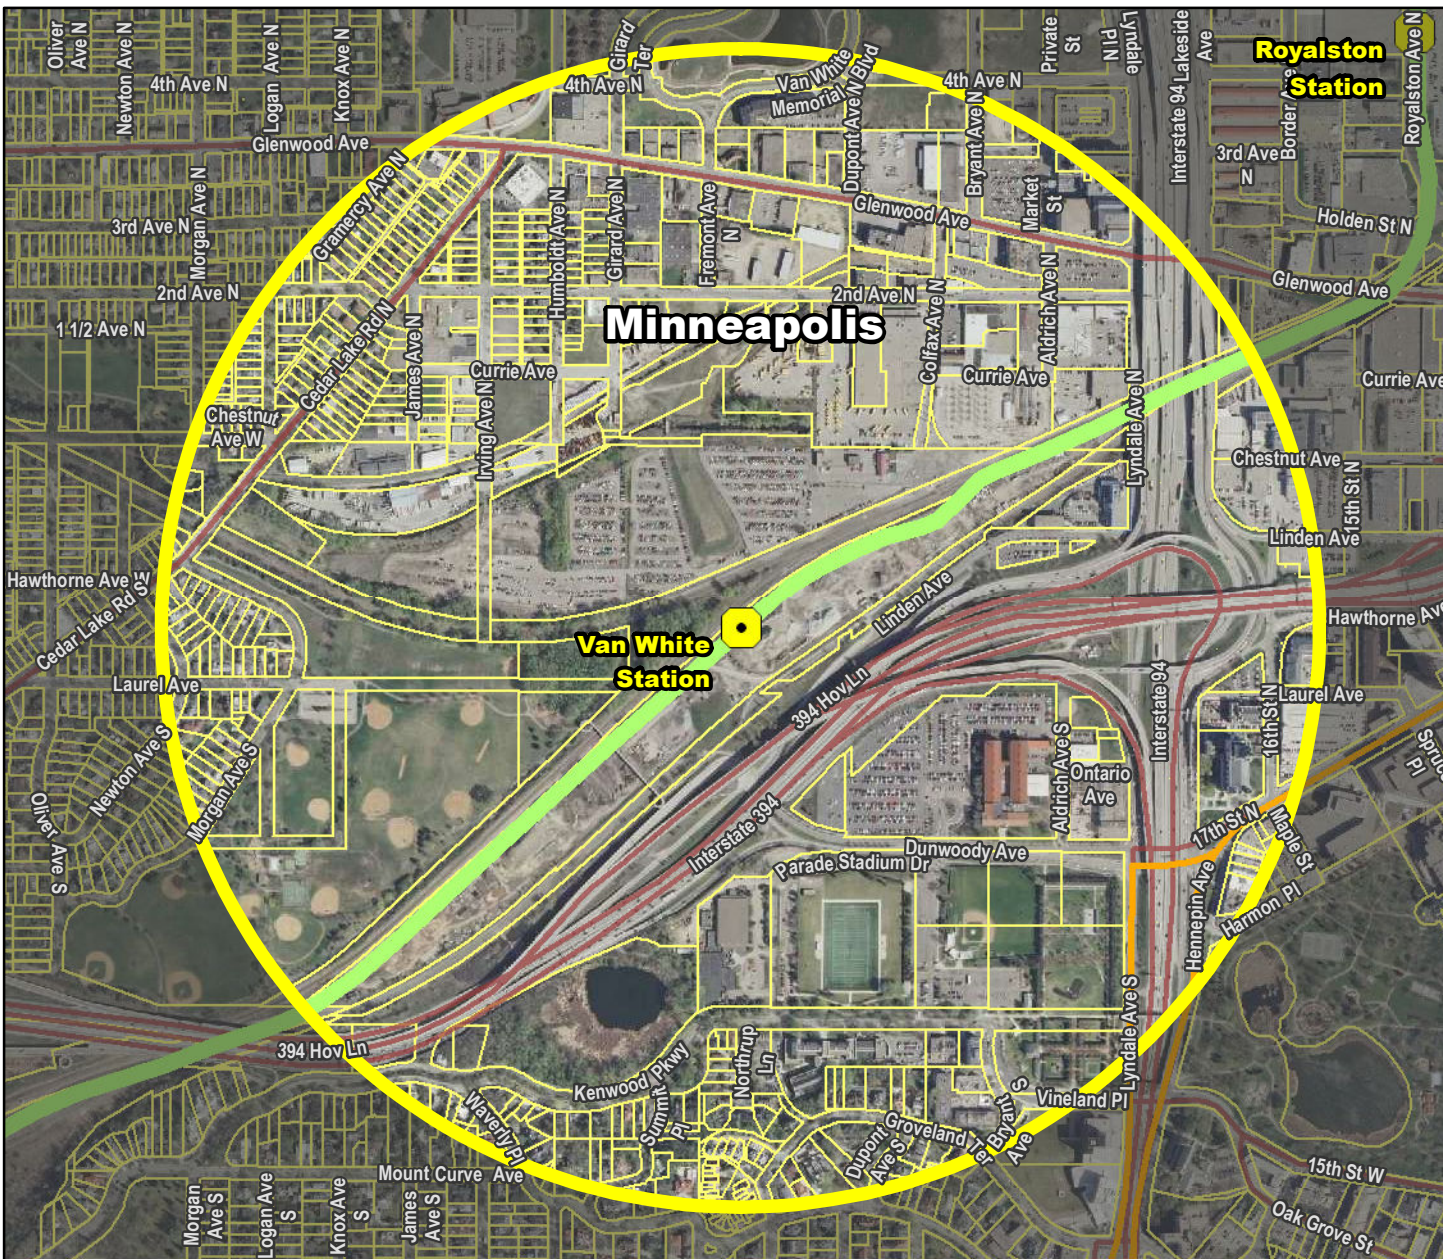

# Van White Station Southwest LRT Corridor

-  TIA (Transit Improvement Area)
-  Transit Station
-  Hiawatha LRT Alignment
-  Northstar Commuter Rail
-  Cedar Avenue BRT Alignment
-  I-35W BRT Alignment
-  Central Corridor LRT Planned Alignment
-  Southwest LRT Planned Alignment
-  High Frequency Bus Routes
-  Transit Bus Route
-  Parcel Boundary

### 42 Transit Routes within a half mile of station:

4	649	671	690	756	793
6	652	672	691	758	795
9	663	673	692	764	
12	664	674	697	772	
490	665	675	698	774	
587	667	677	699	776	
589	668	679	742	777	
643	670	680	747	790	