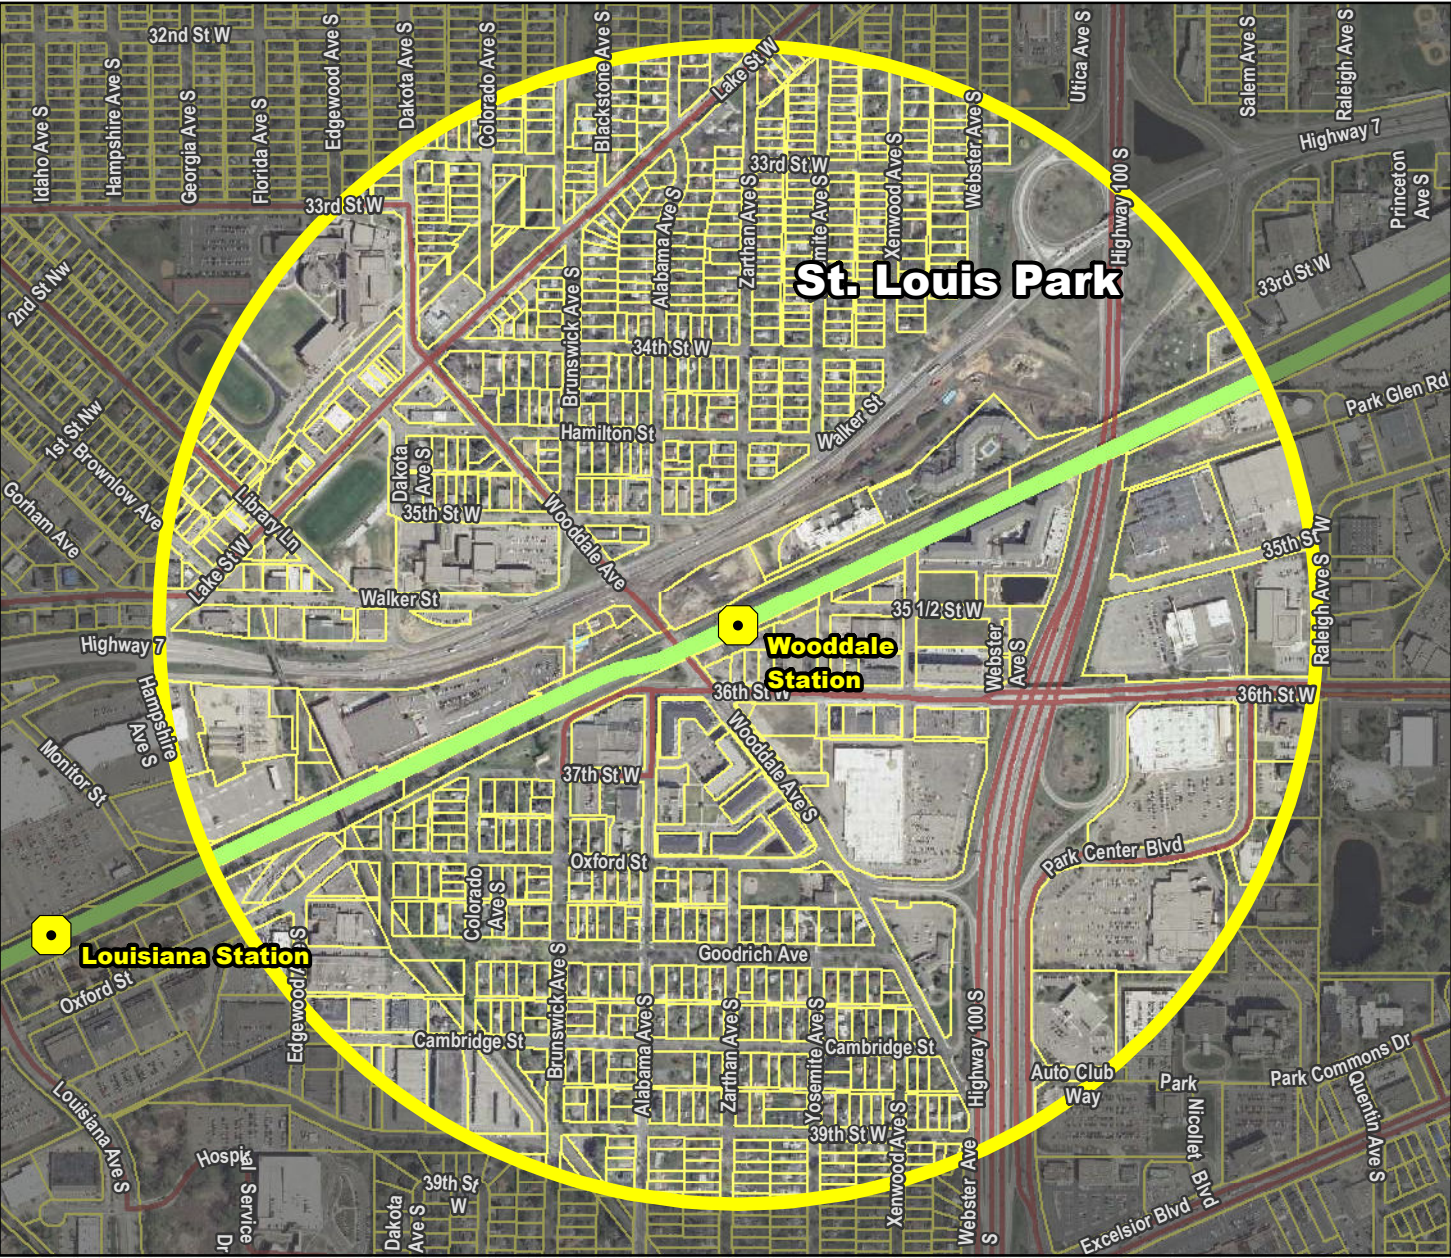

# Wooddale Station

## Southwest LRT Corridor

-  TIA (Transit Improvement Area)
-  Transit Station
-  Hiawatha LRT Alignment
-  Northstar Commuter Rail
-  Cedar Avenue BRT Alignment
-  I-35W BRT Alignment
-  Central Corridor LRT Planned Alignment
-  Southwest LRT Planned Alignment
-  High Frequency Bus Routes
-  Transit Bus Route
-  Parcel Boundary

**6 Transit Routes within a half mile of station:**

17	615
587	664
589	668