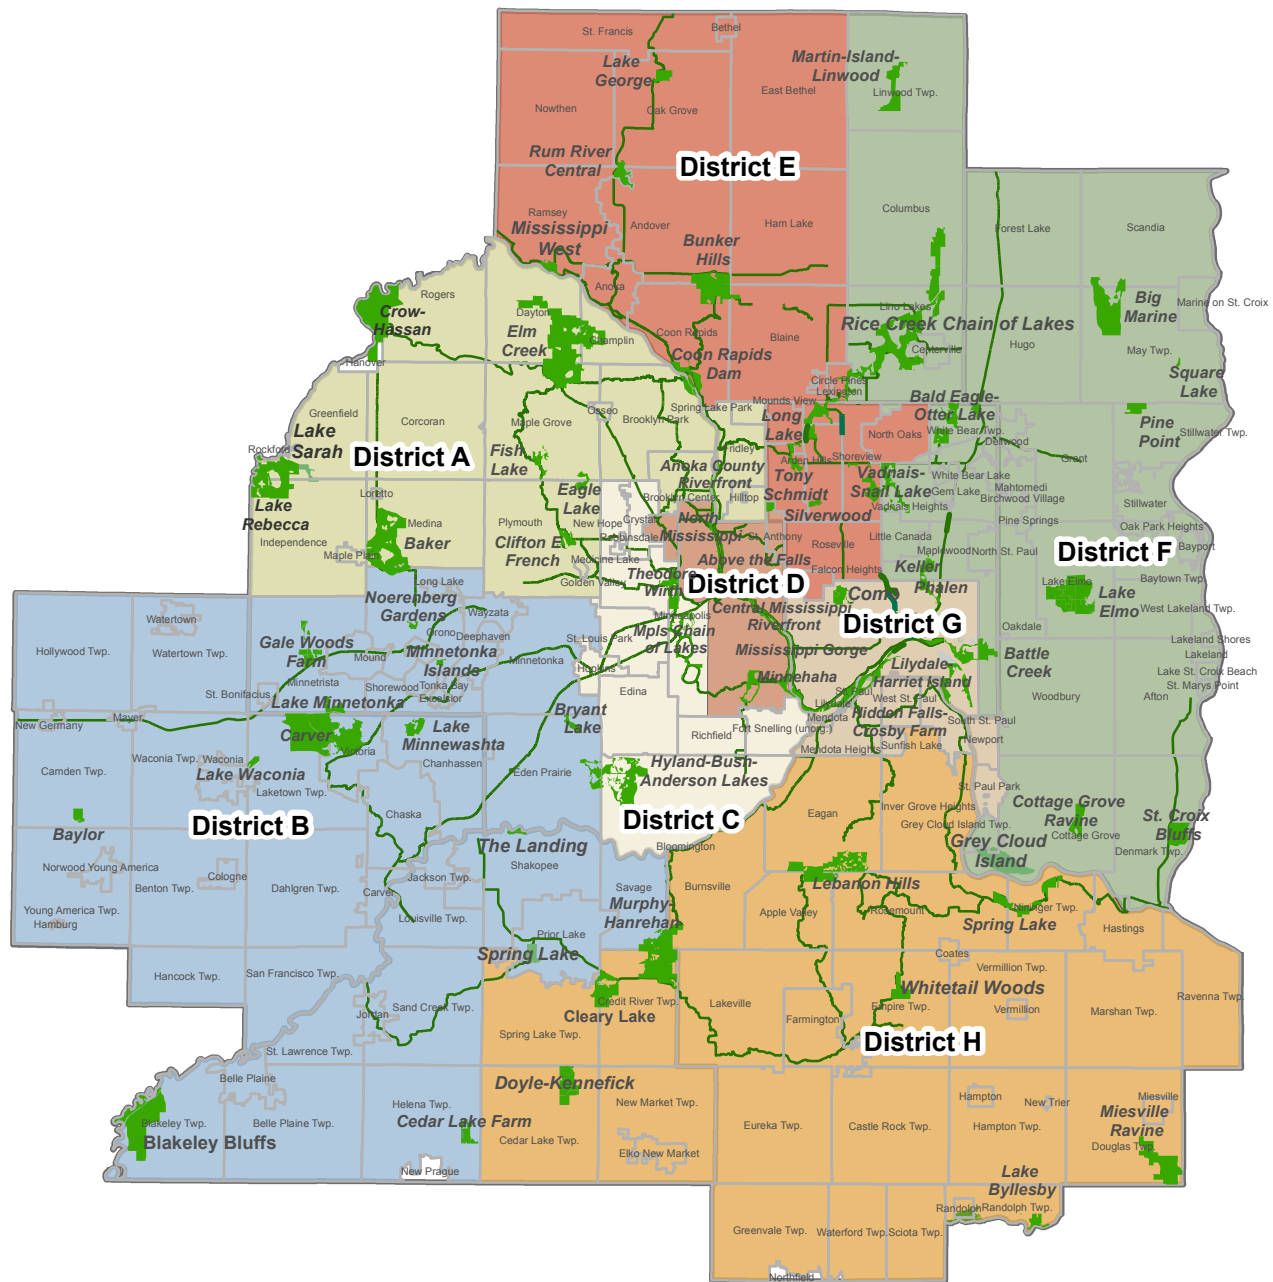

Metropolitan Parks and Open Space Commission Districts

Chair: Dean Johnston

District A Rick Theisen

District E Tony Yarusso

District B Robert Moeller

District F Sarah Hietpas

District C William Weber

District G Carrie Wasley

District D Anthony Taylor

District H Barbara Schmidt

Existing and Planned Regional Parks
 Existing and Planned Regional Trails

Miles
 0 2.5 5 10 15

N