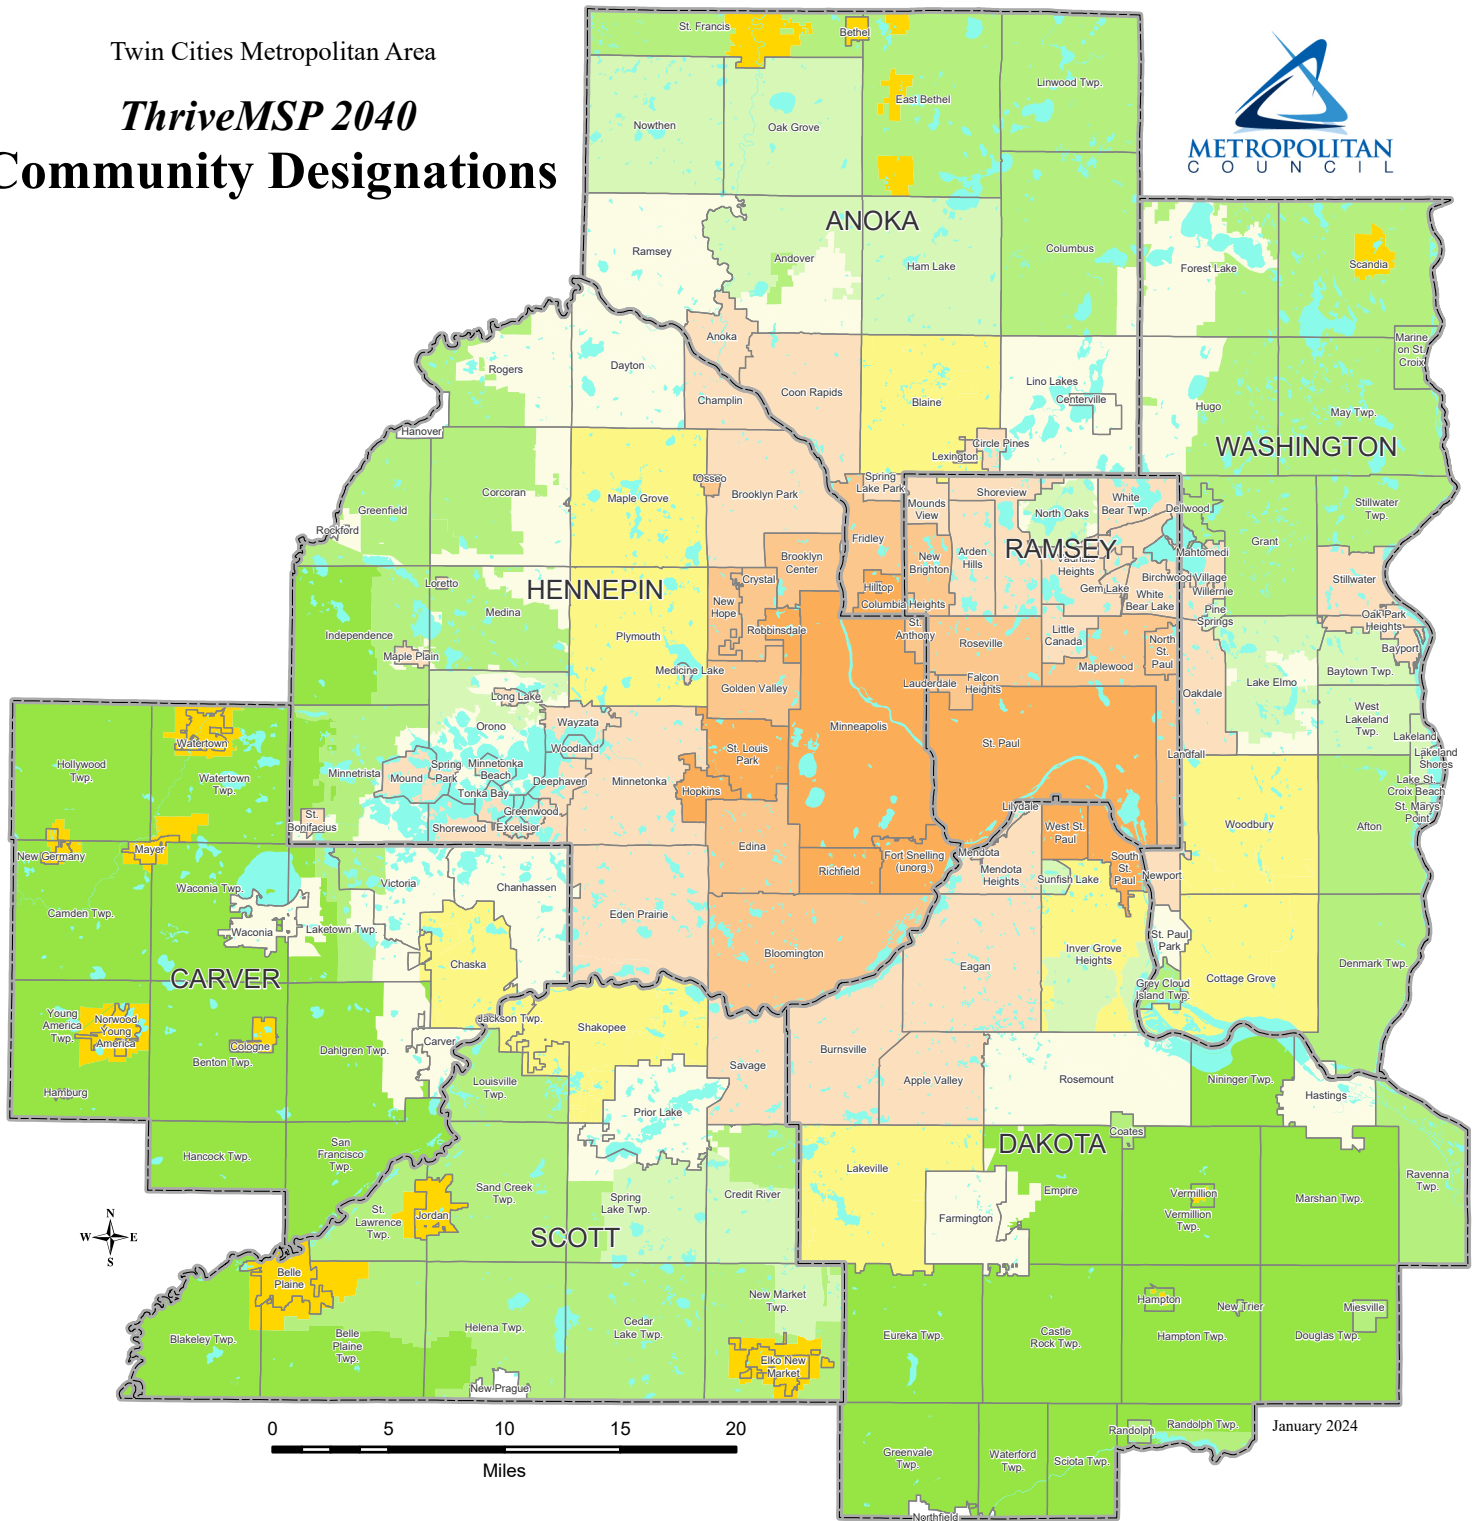

Community Designations

Community Designations

Urban Service Areas

- Urban Center
- Urban
- Suburban
- Suburban Edge
- Emerging Suburban Edge

Rural Service Areas

- Rural Center
- Diversified Rural
- Rural Residential
- Agricultural

- County Boundaries
- City and Township Boundaries
- Lakes and Rivers

Hanover, New Prague, Northfield, and Rockford are outside the Council's planning authority.